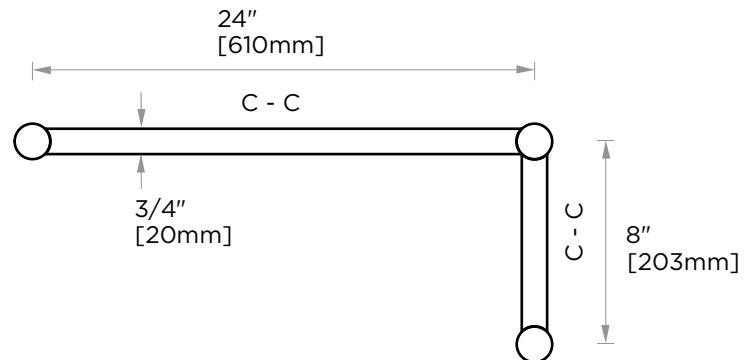

WARRANTY:

Lifetime Limited (Residential Use)
One Year (Commercial Use)

NOTE: Dimensions and specifications are subject to change without notice.