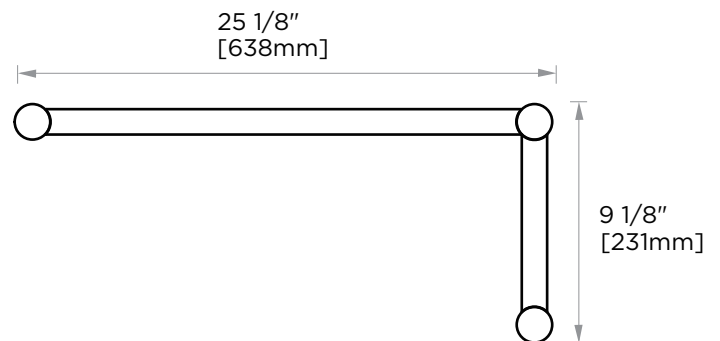

WARRANTY:

Lifetime Limited (Residential Use)
One Year (Commercial Use)

NOTE: Dimensions and specifications are subject to change without notice.