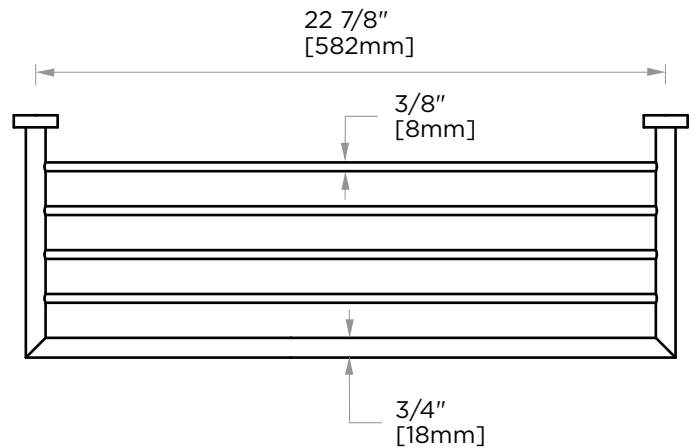

NOTE: Dimensions and specifications are subject to change without notice.