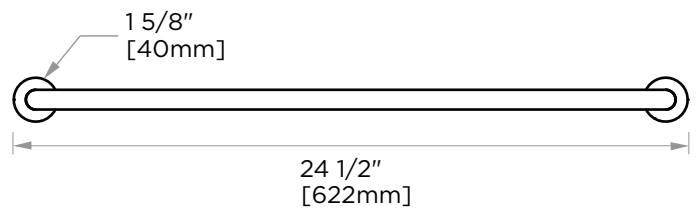

NOTE: Dimensions and specifications are subject to change without notice.