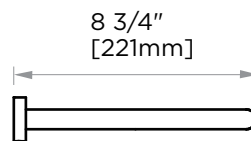

NOTE: Dimensions and specifications are subject to change without notice.