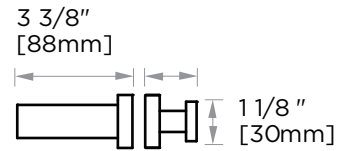

OSLO COLLECTION SINGLE KNOB 1447503

*Purchase Single Shower Door Handle To Pair With: 1447506,1447508, 1447512,1447518,1447524,

Side Profile

PRODUCT NAME: SINGLE KNOB (TO BE PAIRED WITH SINGLE SDH)

PRODUCT CODE: 1447503