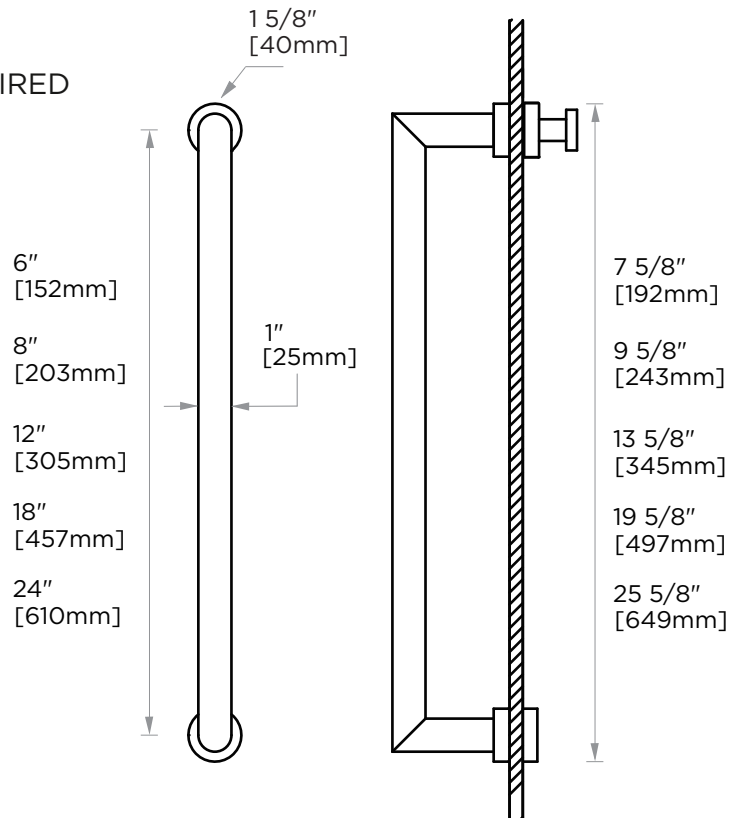

WARRANTY:

Lifetime Limited (Residential Use)
One Year (Commercial Use)

NOTE: Dimensions and specifications are subject to change without notice.