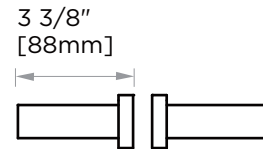

OSLO COLLECTION DOUBLE SHOWER DOOR HANDLE 8" 1447808

PRODUCT NAME: DOUBLE SHOWER
DOOR HANDLE 8"

PRODUCT CODE: 1447808

MATERIAL: All-brass construction

KEY FEATURES: Contemporary design.
Round minimalist look.

Mounting Kits Included		
	X1	Allen Key

GLASS INFO

Glass Hole C-C Distance		
A	6"/152mm	6" Shower Door Handle
	8"/203mm	8" Shower Door Handle
	12"/305mm	12" Shower Door Handle
	18"/457mm	18" Shower Door Handle
	24"/610mm	24" Shower Door Handle
B	1/2" (12mm)	Glass Hole Diameter
C	6-12mm	Glass Thickness