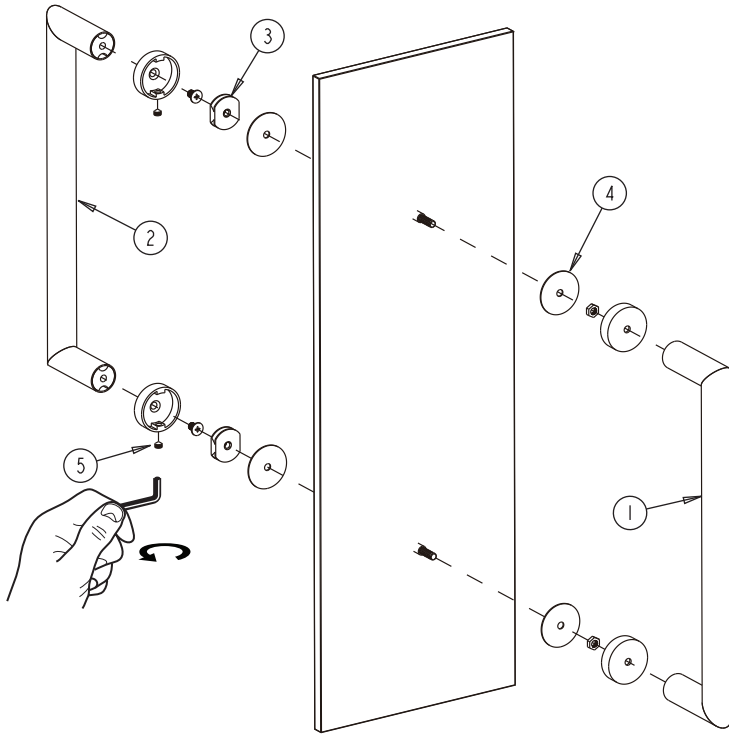

HANDLES INFO

Components Included		
①	Handle A	X1
②	Handle B	X1
③	Fixing Bracket	X2
④	Rubber Gasket	X4
⑤	Set Screw M6	X2

Mounting Kits Included		
	X1	Allen Key

GLASS INFO

Glass Hole C-C Distance		
A	6"/152mm	6" Shower Door Handle
	8"/203mm	8" Shower Door Handle
	12"/305mm	12" Shower Door Handle
	18"/457mm	18" Shower Door Handle
	24"/610mm	24" Shower Door Handle
B	1/2" (12mm)	Glass Hole Diameter
C	6-12mm	Glass Thickness

NOTE: Dimensions and specifications are subject to change without notice.