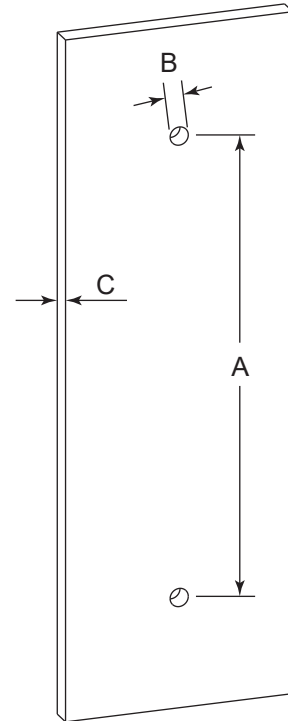

HANDLES INFO

Components Included		
①	Handle A	X1
②	Handle B	X1
③	Fixing Bracket	X2
④	Rubber Gasket	X4
⑤	Set Screw M6	X2

Mounting Kits Included		
	X1	Allen Key

GLASS INFO

Glass Hole C-C Distance		
A	6"/152mm	6" Shower Door Handle
	8"/203mm	8" Shower Door Handle
	12"/305mm	12" Shower Door Handle
	18"/457mm	18" Shower Door Handle
	24"/610mm	24" Shower Door Handle
B	1/2" (12mm)	Glass Hole Diameter
C	6-12mm	Glass Thickness

NOTE: Dimensions and specifications are subject to change without notice.