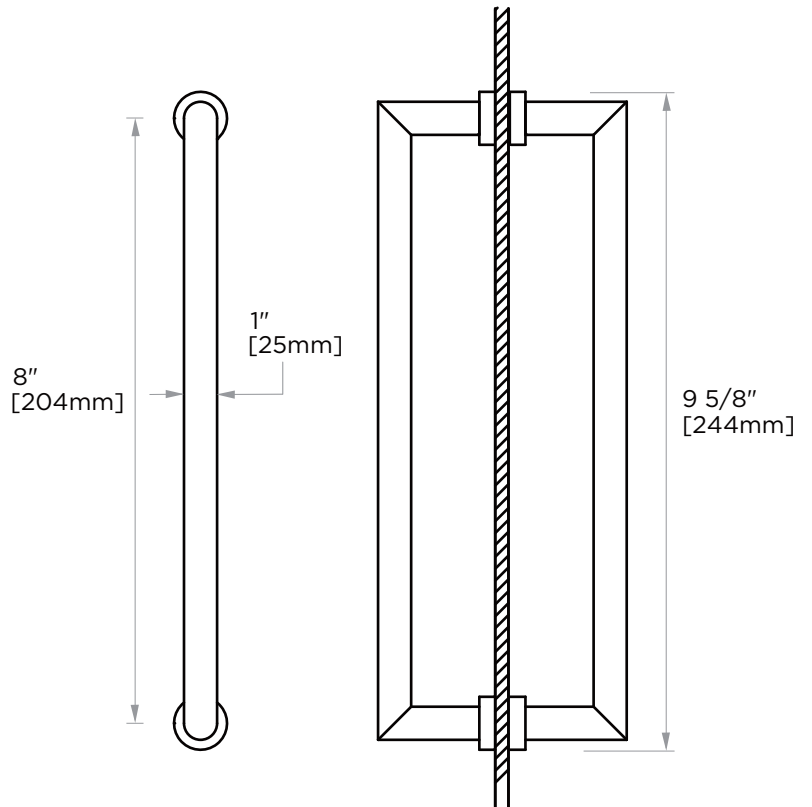

WARRANTY:

Lifetime Limited (Residential Use)
One Year (Commercial Use)

NOTE: Dimensions and specifications are subject to change without notice.