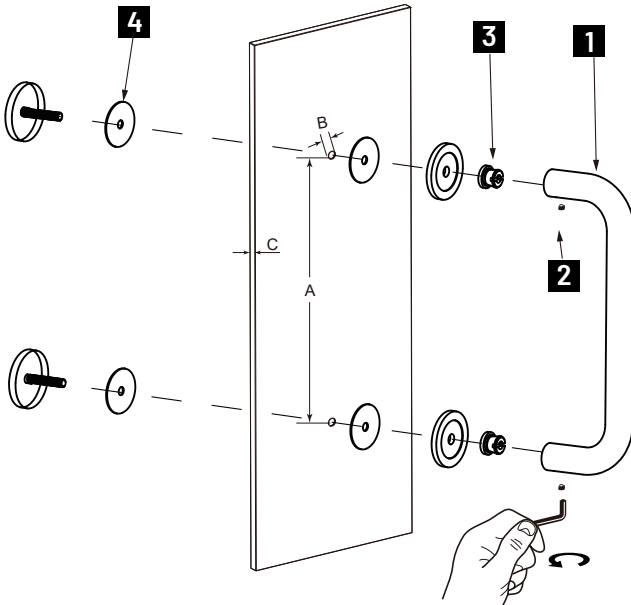

## NICE COLLECTION SINGLE SHOWER DOOR HANDLE 1707524

**PRODUCT NAME:** SINGLE SHOWER  
DOOR HANDLE

**PRODUCT CODE:** 1707524

**MATERIAL:** All-brass construction

**KEY FEATURES:** Contemporary design.  
Soft, curved brass with  
thin rosettes

## HANDLES INFO

Components Included		
①	Handle	X1
②	Set Screw M6	X2
③	Fixing Bracket	X2
④	Rubber Gasket	X4

Mounting Kits Included		
	X1	Allen Key

## GLASS INFO

Glass Hole C-C Distance		
A	8"/203mm	8" Shower Door Handle
	12"/305mm	12" Shower Door Handle
	18"/457mm	18" Shower Door Handle
	24"/610mm	24" Shower Door Handle
	36"/914mm	36" Shower Door Handle
B	1/2" (12mm)	Glass Hole Diameter
C	6-12mm	Glass Thickness