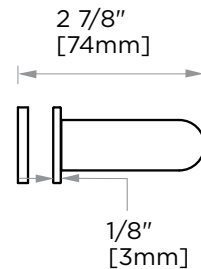

## NICE COLLECTION SINGLE SHOWER DOOR HANDLE 1707524

**PRODUCT NAME:** SINGLE SHOWER  
DOOR HANDLE

**PRODUCT CODE:** 1707524

**MATERIAL:** All-brass construction

**KEY FEATURES:** Contemporary design.  
Soft, curved brass with  
thin rosettes

## HANDLES INFO

Components Included		
①	Handle	X1
②	Set Screw M6	X2
③	Fixing Bracket	X2
④	Rubber Gasket	X4

Mounting Kits Included		
	X1	Allen Key

## GLASS INFO

Glass Hole C-C Distance		
A	8"/203mm	8" Shower Door Handle
	12"/305mm	12" Shower Door Handle
	18"/457mm	18" Shower Door Handle
	24"/610mm	24" Shower Door Handle
	36"/914mm	36" Shower Door Handle
B	1/2" (12mm)	Glass Hole Diameter
C	6-12mm	Glass Thickness