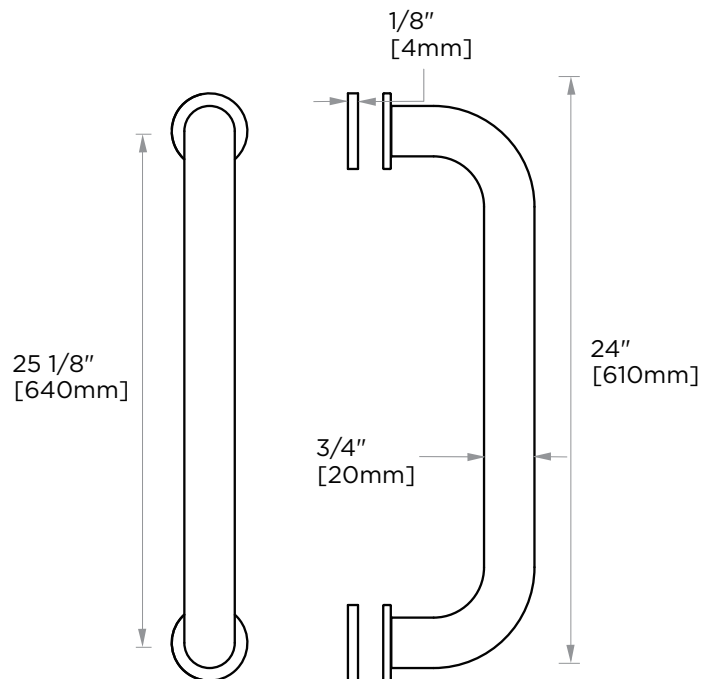

## NICE COLLECTION SINGLE SHOWER DOOR HANDLE 1707524

**PRODUCT NAME:** SINGLE SHOWER  
DOOR HANDLE

**PRODUCT CODE:** 1707524

**MATERIAL:** All-brass construction

**KEY FEATURES:** Contemporary design.  
Soft, curved brass with  
thin rosettes

NOTE: Dimensions and specifications are subject to change without notice.

## HANDLES INFO

Components Included		
①	Handle	X1
②	Set Screw M6	X2
③	Fixing Bracket	X2
④	Rubber Gasket	X4

Mounting Kits Included		
	X1	Allen Key

## GLASS INFO

Glass Hole C-C Distance		
A	8"/203mm	8" Shower Door Handle
	12"/305mm	12" Shower Door Handle
	18"/457mm	18" Shower Door Handle
	24"/610mm	24" Shower Door Handle
	36"/914mm	36" Shower Door Handle
B	1/2" (12mm)	Glass Hole Diameter
C	6-12mm	Glass Thickness