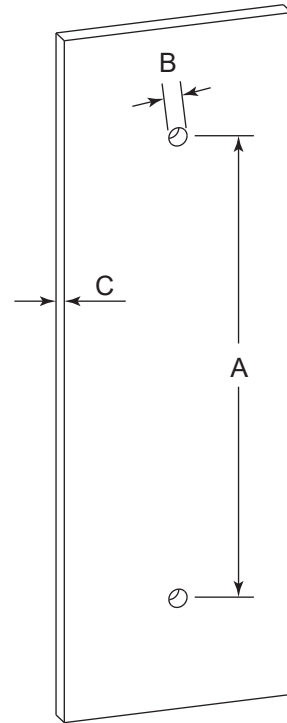

## NICE COLLECTION SINGLE SHOWER DOOR HANDLE 1707524

**PRODUCT NAME:** SINGLE SHOWER  
DOOR HANDLE

**PRODUCT CODE:** 1707524

**MATERIAL:** All-brass construction

**KEY FEATURES:** Contemporary design.  
Soft, curved brass with  
thin rosettes

NOTE: Dimensions and specifications are subject to change without notice.

## HANDLES INFO

Components Included		
①	Handle	X1
②	Set Screw M6	X2
③	Fixing Bracket	X2
④	Rubber Gasket	X4

Mounting Kits Included		
	X1	Allen Key

## GLASS INFO

Glass Hole C-C Distance		
A	8"/203mm	8" Shower Door Handle
	12"/305mm	12" Shower Door Handle
	18"/457mm	18" Shower Door Handle
	24"/610mm	24" Shower Door Handle
	36"/914mm	36" Shower Door Handle
B	1/2" (12mm)	Glass Hole Diameter
C	6-12mm	Glass Thickness