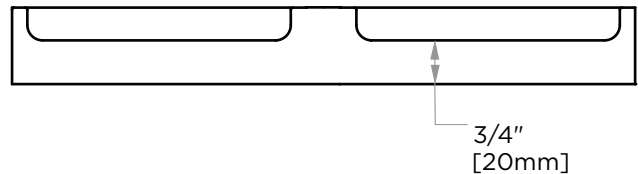

SPECIAL FINISHES AVAILABLE: 26 options available. Please see our website for full list samples