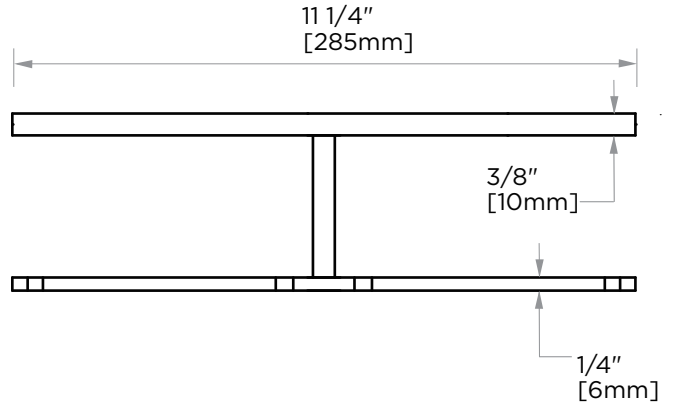

**BERLIN COLLECTION**  
**DOUBLE TISSUE**  
**HOLDER**  
232155

**PRODUCT NAME:** DOUBEL TISSUE HOLDER

**PRODUCT CODE:** 232155

**MATERIAL:** All-brass construction

**KEY FEATURES:** Contemporary design with solid bold rectangular geometry.

NOTE: Dimensions and specifications are subject to change without notice.