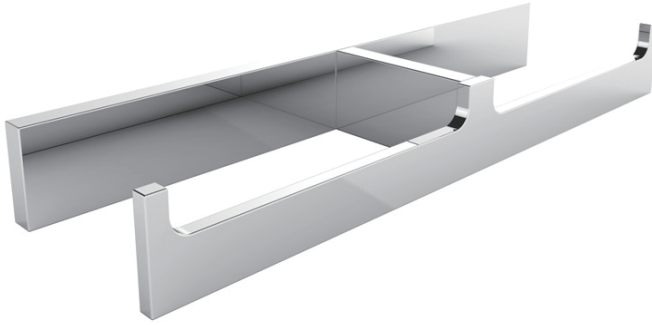

**BERLIN COLLECTION**  
**DOUBLE TISSUE**  
**HOLDER**  
232155

**PRODUCT NAME:** DOUBEL TISSUE HOLDER

**PRODUCT CODE:** 232155

**MATERIAL:** All-brass construction

**KEY FEATURES:** Contemporary design with solid bold rectangular geometry.