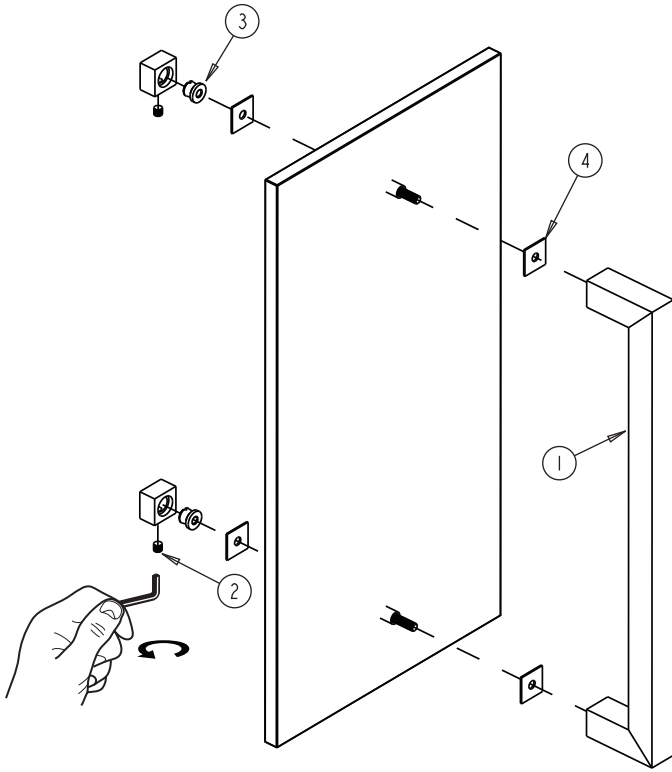

LONDON COLLECTION

SINGLE SHOWER DOOR HANDLE 12"

2487512

PRODUCT NAME: SINGLE SHOWER DOOR HANDER 12"

PRODUCT CODE: 2487512

MATERIAL: All-brass construction

KEY FEATURES: Contemporary design. Sleek rectangular shapes offset by strong squared anchors.

NOTE: Dimensions and specifications are subject to change without notice.

HANDLES INFO

Components Included		
①	Handle	X1
②	Set Screw M5	X2
③	Fixing Bracket	X2
④	Rubber Gasket	X4

Mounting Kits Included

	X1	Allen Key
---	----	-----------

GLASS INFO

Glass Hole C-C Distance		
A	6"/152mm	6" Shower Door Handle
	8"/203mm	8" Shower Door Handle
	12"/305mm	12" Shower Door Handle
	18"/457mm	18" Shower Door Handle
	24"/610mm	24" Shower Door Handle
B	3/8"(10mm)	Glass Hole Diameter
C	6-12mm	Glass Thickness