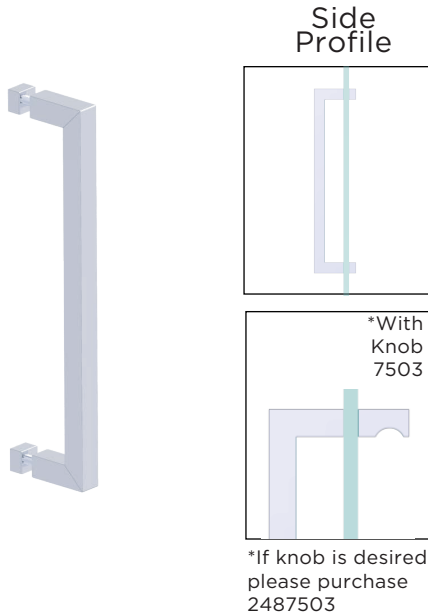

LONDON COLLECTION

SINGLE SHOWER DOOR HANDLE 12"

2487512

PRODUCT NAME: SINGLE SHOWER DOOR HANDER 12"

PRODUCT CODE: 2487512

MATERIAL: All-brass construction

KEY FEATURES: Contemporary design. Sleek rectangular shapes offset by strong squared anchors.

NOTE: Dimensions and specifications are subject to change without notice.

HANDLES INFO

Components Included		
①	Handle	X1
②	Set Screw M5	X2
③	Fixing Bracket	X2
④	Rubber Gasket	X4

Mounting Kits Included

	X1	Allen Key
---	----	-----------

GLASS INFO

Glass Hole C-C Distance		
A	6"/152mm	6" Shower Door Handle
	8"/203mm	8" Shower Door Handle
	12"/305mm	12" Shower Door Handle
	18"/457mm	18" Shower Door Handle
	24"/610mm	24" Shower Door Handle
B	3/8"(10mm)	Glass Hole Diameter
C	6-12mm	Glass Thickness