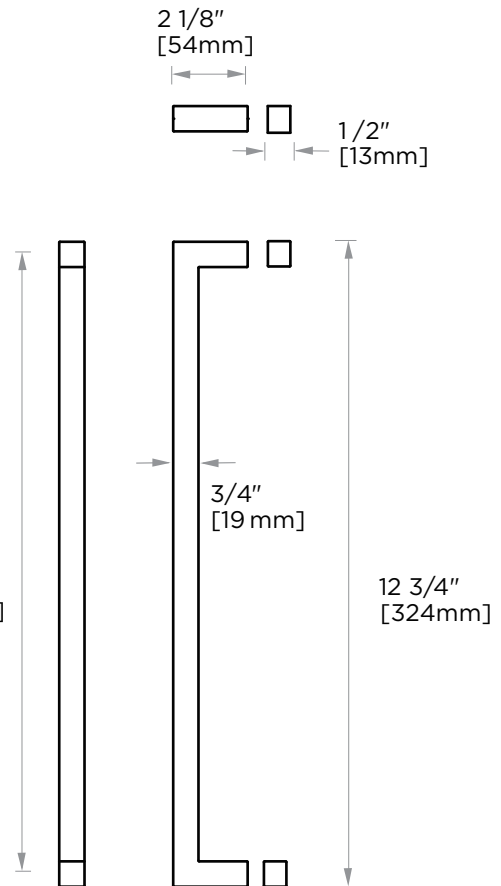

LONDON COLLECTION

SINGLE SHOWER DOOR HANDLE 12"

2487512

PRODUCT NAME: SINGLE SHOWER DOOR HANDER 12"

PRODUCT CODE: 2487512

MATERIAL: All-brass construction

KEY FEATURES: Contemporary design. Sleek rectangular shapes offset by strong squared anchors.

NOTE: Dimensions and specifications are subject to change without notice.

HANDLES INFO

Components Included		
①	Handle	X1
②	Set Screw M5	X2
③	Fixing Bracket	X2
④	Rubber Gasket	X4

Mounting Kits Included

	X1	Allen Key
---	----	-----------

GLASS INFO

Glass Hole C-C Distance		
A	6"/152mm	6" Shower Door Handle
	8"/203mm	8" Shower Door Handle
	12"/305mm	12" Shower Door Handle
	18"/457mm	18" Shower Door Handle
	24"/610mm	24" Shower Door Handle
B	3/8"(10mm)	Glass Hole Diameter
C	6-12mm	Glass Thickness

* Can be used with extension kit for thicker doors

NOTE: Dimensions and specifications are subject to change without notice.