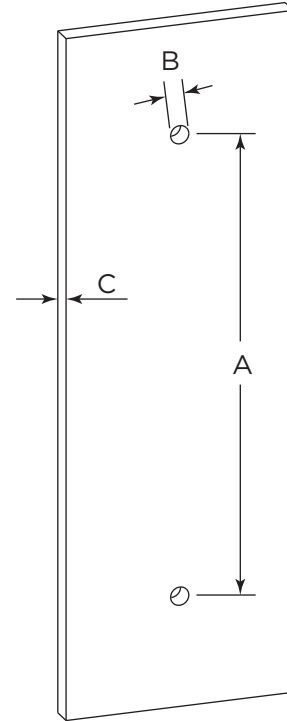

LONDON COLLECTION

SINGLE SHOWER DOOR HANDLE 12"

2487512

PRODUCT NAME: SINGLE SHOWER DOOR HANDER 12"

PRODUCT CODE: 2487512

MATERIAL: All-brass construction

KEY FEATURES: Contemporary design. Sleek rectangular shapes offset by strong squared anchors.

NOTE: Dimensions and specifications are subject to change without notice.

HANDLES INFO

Components Included		
①	Handle	X1
②	Set Screw M5	X2
③	Fixing Bracket	X2
④	Rubber Gasket	X4

Mounting Kits Included

	X1	Allen Key
---	----	-----------

GLASS INFO

Glass Hole C-C Distance		
A	6"/152mm	6" Shower Door Handle
	8"/203mm	8" Shower Door Handle
	12"/305mm	12" Shower Door Handle
	18"/457mm	18" Shower Door Handle
	24"/610mm	24" Shower Door Handle
B	3/8"(10mm)	Glass Hole Diameter
C	6-12mm	Glass Thickness