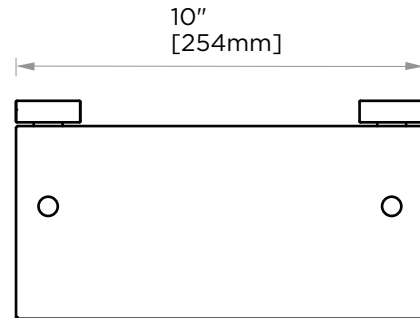

MADRID COLLECTION GLASS SHELF 262676

PRODUCT NAME: GLASS SHELF

PRODUCT CODE: 262676

MATERIAL: All-brass construction

KEY FEATURES: Contemporary design.
Simple and straight forward lines.
Strong linear silhouette.

NOTE: Dimensions and specifications are subject to change without notice.