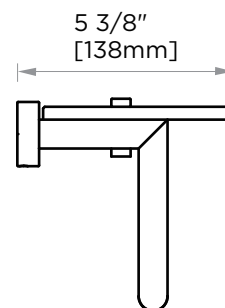

MADRID COLLECTION GLASS SHELF 262676

PRODUCT NAME: GLASS SHELF

PRODUCT CODE: 262676

MATERIAL: All-brass construction

KEY FEATURES: Contemporary design.
Simple and straight forward lines.
Strong linear silhouette.

NOTE: Dimensions and specifications are subject to change without notice.