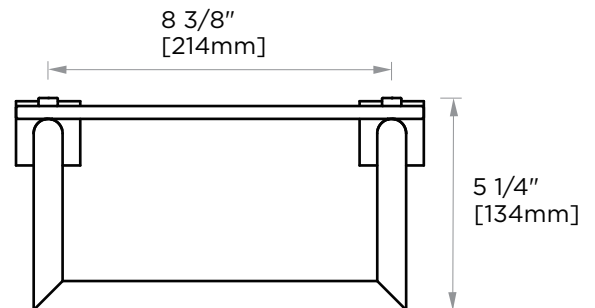

MADRID COLLECTION GLASS SHELF 262676

PRODUCT NAME: GLASS SHELF

PRODUCT CODE: 262676

MATERIAL: All-brass construction

KEY FEATURES: Contemporary design.
Simple and straight forward lines.
Strong linear silhouette.

NOTE: Dimensions and specifications are subject to change without notice.