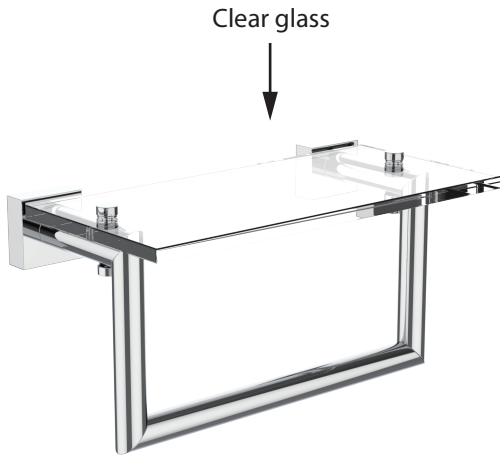

MADRID COLLECTION GLASS SHELF 262676

PRODUCT NAME: GLASS SHELF

PRODUCT CODE: 262676

MATERIAL: All-brass construction

KEY FEATURES: Contemporary design.
Simple and straight forward lines.
Strong linear silhouette.