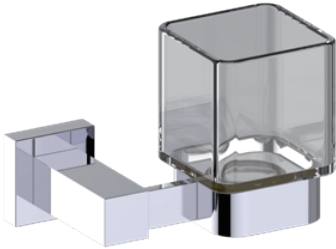

Includes Rosette : 40X4mm
Without Rosette

With Rosette

LISBON COLLECTION TUMBLER WITH HOLDER 277660

4 3/4"
[120mm]

PRODUCT NAME: TUMBLER WITH HOLDER

PRODUCT CODE: 277660

MATERIAL: All-brass construction

KEY FEATURES: Contemporary design. Square base with clean and elongated lines.

5"
[127mm]

NOTE: Dimensions and specifications are subject to change without notice.

LISBON COLLECTION

Large Square Rosette
277SQLG 45X12mm

Small Round Rosette
137RDSM 40X4mm

Large Round Rosette
137RDLG 48X10mm