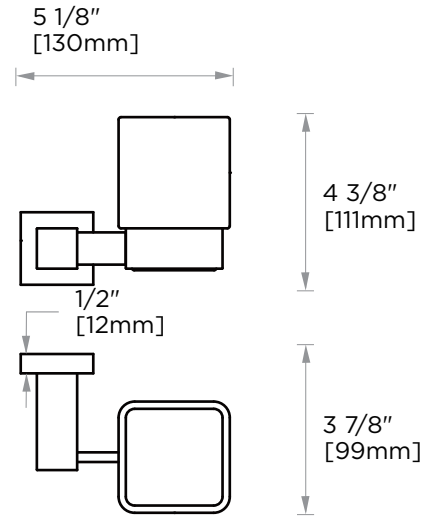

Includes Rosette : 40X4mm
Without Rosette

With Rosette

LISBON COLLECTION TUMBLER WITH HOLDER 277660

4 3/4"
[120mm]

PRODUCT NAME: TUMBLER WITH HOLDER

PRODUCT CODE: 277660

MATERIAL: All-brass construction

KEY FEATURES: Contemporary design. Square base with clean and elongated lines.

5"
[127mm]

NOTE: Dimensions and specifications are subject to change without notice.

LISBON COLLECTION

Large Square Rosette
277SQLG 45X12mm

Small Round Rosette
137RDSM 40X4mm

Large Round Rosette
137RDLG 48X10mm

NOTE: Dimensions and specifications are subject to change without notice.