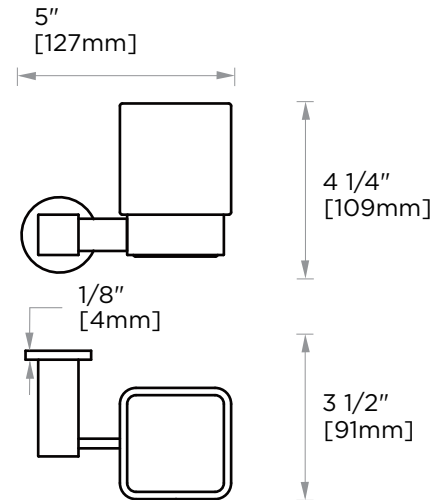

Includes Rosette : 40X4mm
Without Rosette

With Rosette

LISBON COLLECTION TUMBLER WITH HOLDER 277660

4 3/4"
[120mm]

PRODUCT NAME: TUMBLER WITH HOLDER

PRODUCT CODE: 277660

MATERIAL: All-brass construction

KEY FEATURES: Contemporary design. Square base with clean and elongated lines.

5"
[127mm]

NOTE: Dimensions and specifications are subject to change without notice.

LISBON COLLECTION

Large Square Rosette
277SQLG 45X12mm

Small Round Rosette
137RDSM 40X4mm

Large Round Rosette
137RDLG 48X10mm

NOTE: Dimensions and specifications are subject to change without notice.