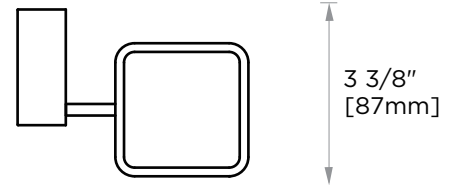

Includes Rosette : 40X4mm
Without Rosette

With Rosette

LISBON COLLECTION TUMBLER WITH HOLDER 277660

4 3/4"
[120mm]

PRODUCT NAME: TUMBLER WITH HOLDER

PRODUCT CODE: 277660

MATERIAL: All-brass construction

KEY FEATURES: Contemporary design. Square base with clean and elongated lines.

5"
[127mm]

NOTE: Dimensions and specifications are subject to change without notice.

LISBON COLLECTION

Large Square Rosette
277SQLG 45X12mm

Small Round Rosette
137RDSM 40X4mm

Large Round Rosette
137RDLG 48X10mm