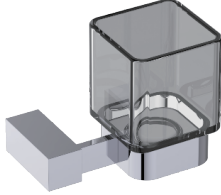

Includes Rosette : 40X4mm
Without Rosette

With Rosette

LISBON COLLECTION TUMBLER WITH HOLDER 277660

4 3/4"
[120mm]

PRODUCT NAME: TUMBLER WITH HOLDER

PRODUCT CODE: 277660

MATERIAL: All-brass construction

KEY FEATURES: Contemporary design. Square base with clean and elongated lines.

5"
[127mm]

NOTE: Dimensions and specifications are subject to change without notice.

LISBON COLLECTION

Large Square Rosette
277SQLG 45X12mm

Small Round Rosette
137RDSM 40X4mm

Large Round Rosette
137RDLG 48X10mm