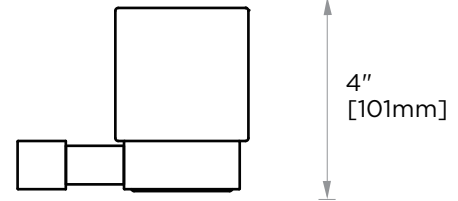

Includes Rosette : 40X4mm
Without Rosette

With Rosette

LISBON COLLECTION TUMBLER WITH HOLDER 277660

4 3/4"
[120mm]

PRODUCT NAME: TUMBLER WITH HOLDER

PRODUCT CODE: 277660

MATERIAL: All-brass construction

KEY FEATURES: Contemporary design. Square base with clean and elongated lines.

5"
[127mm]

NOTE: Dimensions and specifications are subject to change without notice.

LISBON COLLECTION

Large Square Rosette
277SQLG 45X12mm

Small Round Rosette
137RDSM 40X4mm

Large Round Rosette
137RDLG 48X10mm