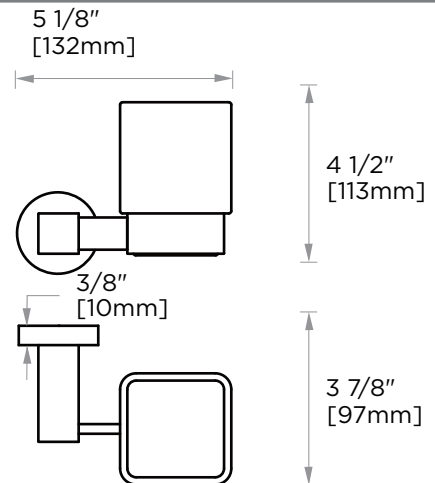

Includes Rosette : 40X4mm
Without Rosette

With Rosette

LISBON COLLECTION TUMBLER WITH HOLDER 277660

4 3/4"
[120mm]

PRODUCT NAME: TUMBLER WITH HOLDER

PRODUCT CODE: 277660

MATERIAL: All-brass construction

KEY FEATURES: Contemporary design. Square base with clean and elongated lines.

5"
[127mm]

NOTE: Dimensions and specifications are subject to change without notice.

LISBON COLLECTION

Large Square Rosette
277SQLG 45X12mm

Small Round Rosette
137RDSM 40X4mm

Large Round Rosette
137RDLG 48X10mm

NOTE: Dimensions and specifications are subject to change without notice.