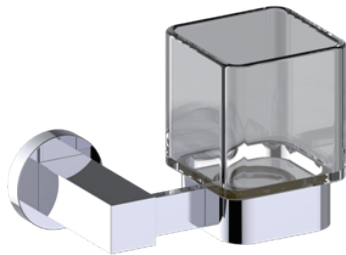

Includes Rosette : 40X4mm
Without Rosette

With Rosette

LISBON COLLECTION TUMBLER WITH HOLDER 277660

4 3/4"
[120mm]

PRODUCT NAME: TUMBLER WITH HOLDER

PRODUCT CODE: 277660

MATERIAL: All-brass construction

KEY FEATURES: Contemporary design. Square base with clean and elongated lines.

5"
[127mm]

NOTE: Dimensions and specifications are subject to change without notice.

LISBON COLLECTION

Large Square Rosette
277SQLG 45X12mm

Small Round Rosette
137RDSM 40X4mm

Large Round Rosette
137RDLG 48X10mm