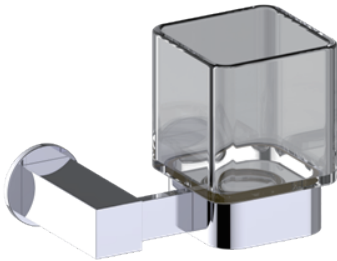

Includes Rosette : 40X4mm
Without Rosette

With Rosette

LISBON COLLECTION TUMBLER WITH HOLDER 277660

4 3/4"
[120mm]

PRODUCT NAME: TUMBLER WITH HOLDER

PRODUCT CODE: 277660

MATERIAL: All-brass construction

KEY FEATURES: Contemporary design. Square base with clean and elongated lines.

5"
[127mm]

NOTE: Dimensions and specifications are subject to change without notice.

LISBON COLLECTION

Large Square Rosette
277SQLG 45X12mm

Small Round Rosette
137RDSM 40X4mm

Large Round Rosette
137RDLG 48X10mm