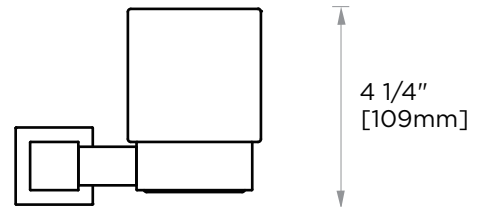

Includes Rosette : 40X4mm
Without Rosette

With Rosette

LISBON COLLECTION TUMBLER WITH HOLDER 277660

4 3/4"
[120mm]

PRODUCT NAME: TUMBLER WITH HOLDER

PRODUCT CODE: 277660

MATERIAL: All-brass construction

KEY FEATURES: Contemporary design. Square base with clean and elongated lines.

5"
[127mm]

NOTE: Dimensions and specifications are subject to change without notice.

LISBON COLLECTION

Large Square Rosette
277SQLG 45X12mm

Small Round Rosette
137RDSM 40X4mm

Large Round Rosette
137RDLG 48X10mm