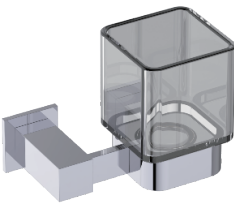

Includes Rosette : 40X4mm
Without Rosette

With Rosette

LISBON COLLECTION TUMBLER WITH HOLDER 277660

4 3/4"
[120mm]

PRODUCT NAME: TUMBLER WITH HOLDER

PRODUCT CODE: 277660

MATERIAL: All-brass construction

KEY FEATURES: Contemporary design. Square base with clean and elongated lines.

5"
[127mm]

NOTE: Dimensions and specifications are subject to change without notice.

LISBON COLLECTION

Large Square Rosette
277SQLG 45X12mm

Small Round Rosette
137RDSM 40X4mm

Large Round Rosette
137RDLG 48X10mm