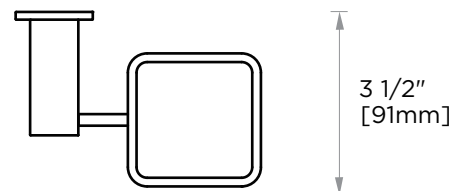

Includes Rosette : 40X4mm
Without Rosette

With Rosette

LISBON COLLECTION TUMBLER WITH HOLDER 277660

4 3/4"
[120mm]

PRODUCT NAME: TUMBLER WITH HOLDER

PRODUCT CODE: 277660

MATERIAL: All-brass construction

KEY FEATURES: Contemporary design. Square base with clean and elongated lines.

5"
[127mm]

NOTE: Dimensions and specifications are subject to change without notice.

LISBON COLLECTION

Large Square Rosette
277SQLG 45X12mm

Small Round Rosette
137RDSM 40X4mm

Large Round Rosette
137RDLG 48X10mm