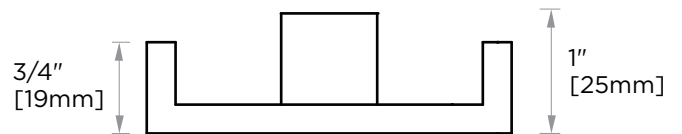

SPECIAL FINISHES AVAILABLE: 26 options available. Please see our website for full list samples