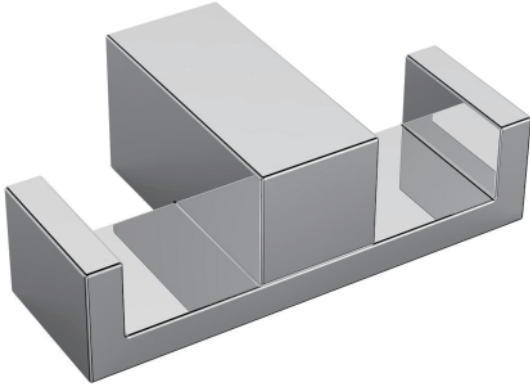

**MUNICH COLLECTION**  
**DOUBLE ROBE HOOK**  
288132

**PRODUCT NAME:** ROBE HOOK

**PRODUCT CODE:** 288132

**MATERIAL:** All-brass construction

**KEY FEATURES:** Contemporary design. Strong rectangular shapes, balanced by slender linear lines.