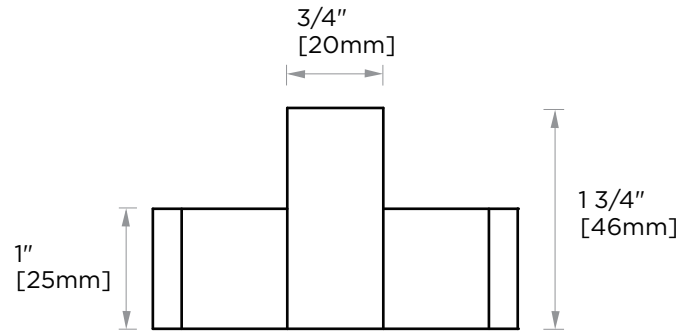

**MUNICH COLLECTION**  
**DOUBLE ROBE HOOK**  
288132

**PRODUCT NAME:** ROBE HOOK

**PRODUCT CODE:** 288132

**MATERIAL:** All-brass construction

**KEY FEATURES:** Contemporary design. Strong rectangular shapes, balanced by slender linear lines.

NOTE: Dimensions and specifications are subject to change without notice.