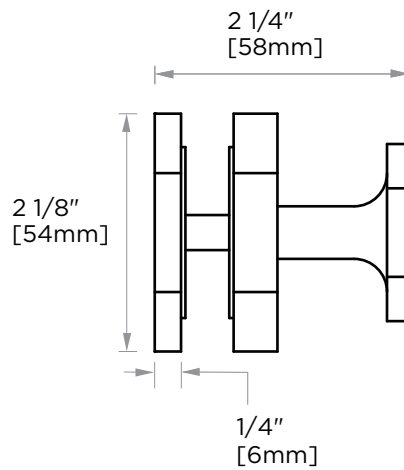

NOTE: Dimensions and specifications are subject to change without notice.