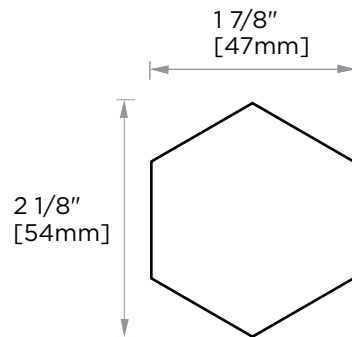

NOTE: Dimensions and specifications are subject to change without notice.