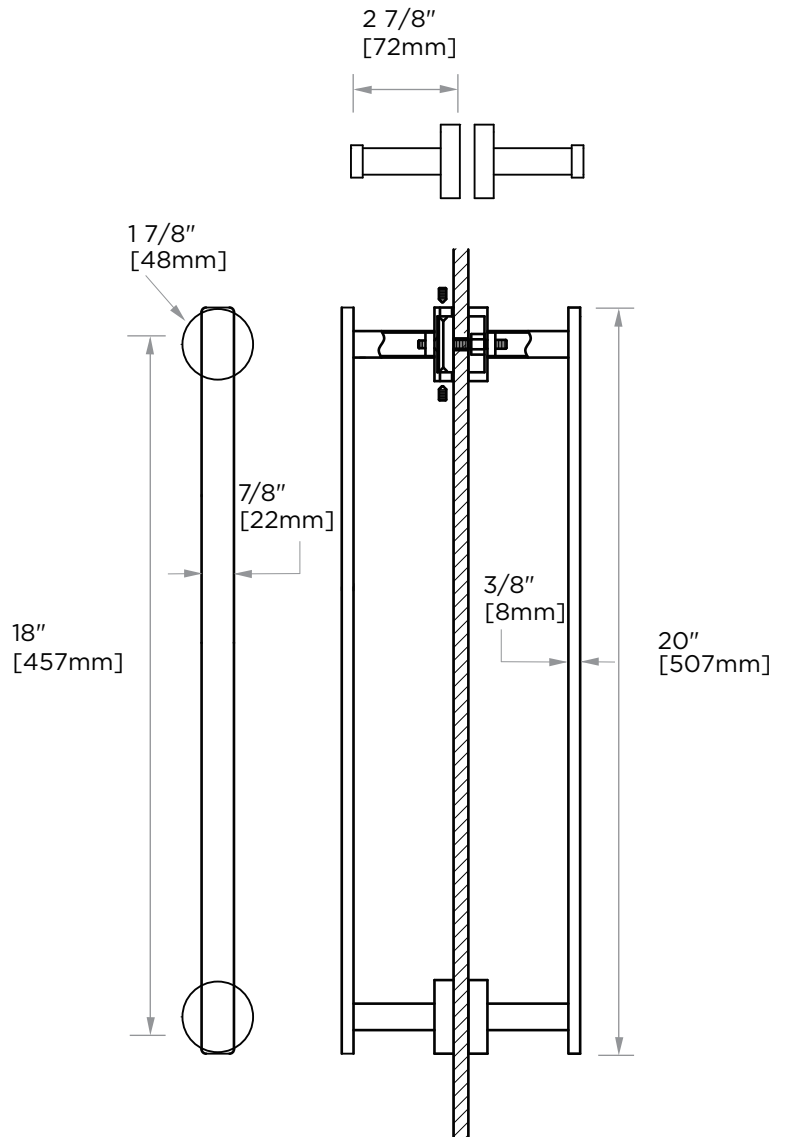

WARRANTY:

Lifetime Limited (Residential Use)
One Year (Commercial Use)

NOTE: Dimensions and specifications are subject to change without notice.