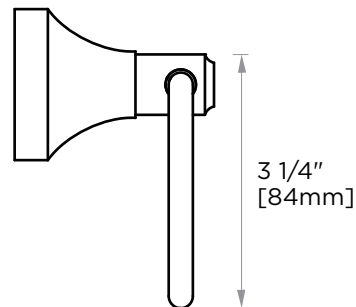

**GLASGOW COLLECTION**  
**TISSUE HOLDER**  
390152

**PRODUCT NAME:** TISSUE HOLDER

**PRODUCT CODE:** 390152

**MATERIAL:** All-brass construction

**KEY FEATURES:** Contemporary design. With bell-shaped anchors and tubular elements.

NOTE: Dimensions and specifications are subject to change without notice.