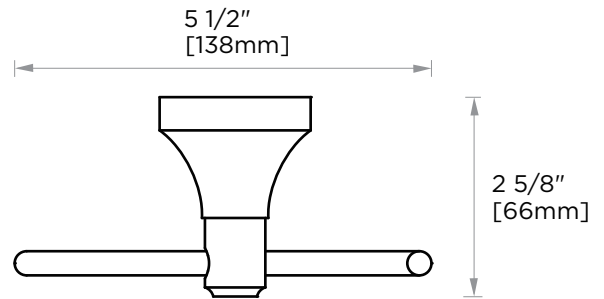

**GLASGOW COLLECTION**  
**TISSUE HOLDER**  
390152

**PRODUCT NAME:** TISSUE HOLDER

**PRODUCT CODE:** 390152

**MATERIAL:** All-brass construction

**KEY FEATURES:** Contemporary design. With bell-shaped anchors and tubular elements.

NOTE: Dimensions and specifications are subject to change without notice.