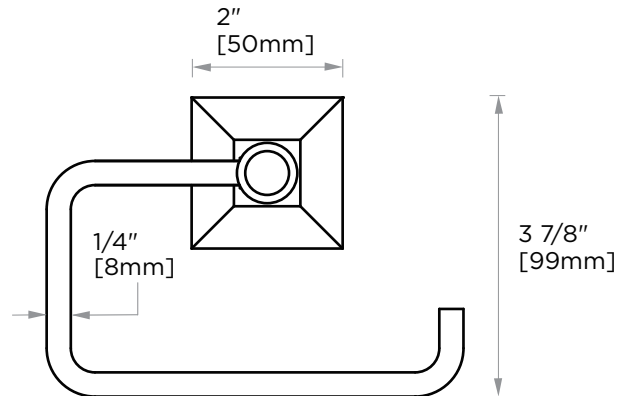

**GLASGOW COLLECTION**  
**TISSUE HOLDER**  
390152

**PRODUCT NAME:** TISSUE HOLDER

**PRODUCT CODE:** 390152

**MATERIAL:** All-brass construction

**KEY FEATURES:** Contemporary design. With bell-shaped anchors and tubular elements.

NOTE: Dimensions and specifications are subject to change without notice.