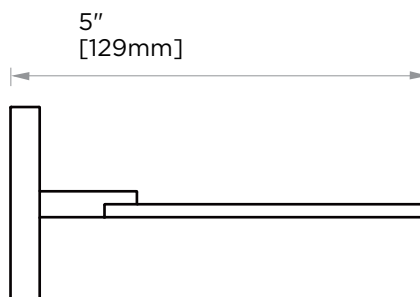

HAMBURG COLLECTION TUMBLER WITH HOLDER 440660

- PRODUCT NAME:** TUMBLER WITH HOLDER
- PRODUCT CODE:** 440660
- MATERIAL:** All-brass construction
- KEY FEATURES:** Transitional design.
Rectangular bold solid style.

NOTE: Dimensions and specifications are subject to change without notice.