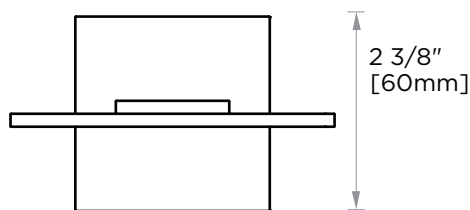

HAMBURG COLLECTION TUMBLER WITH HOLDER 440660

- PRODUCT NAME:** TUMBLER WITH HOLDER
- PRODUCT CODE:** 440660
- MATERIAL:** All-brass construction
- KEY FEATURES:** Transitional design.
Rectangular bold solid style.