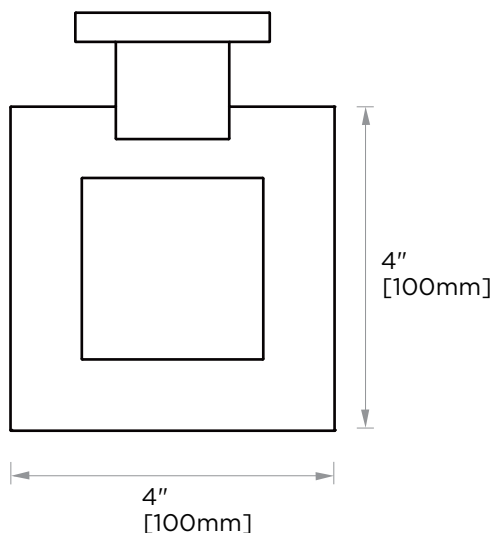

HAMBURG COLLECTION TUMBLER WITH HOLDER 440660

- PRODUCT NAME:** TUMBLER WITH HOLDER
- PRODUCT CODE:** 440660
- MATERIAL:** All-brass construction
- KEY FEATURES:** Transitional design.
Rectangular bold solid style.

NOTE: Dimensions and specifications are subject to change without notice.