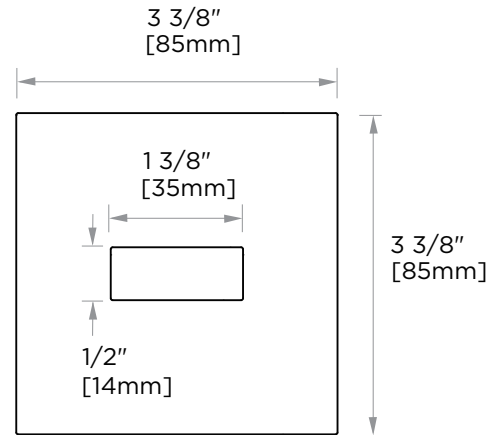

BERLIN COLLECTION COTTON BALL-SMALL KCT-SQ-S

PRODUCT NAME: COTTON BALL-SMALL

PRODUCT CODE: KCT-SQ-S

MATERIAL: All-brass construction

KEY FEATURES: Contemporary design with solid bold rectangular geometry.