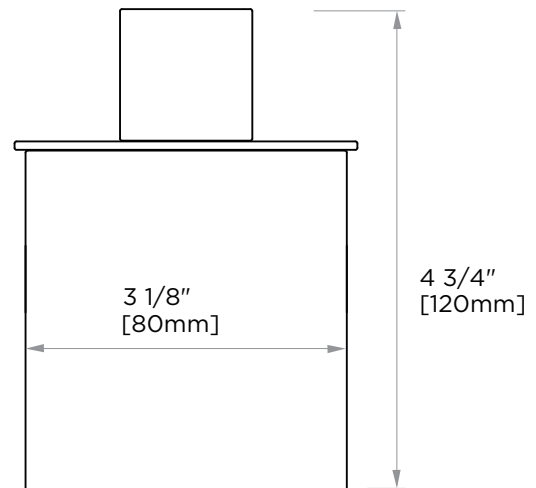

WARRANTY:

Lifetime Limited (Residential Use)
One Year (Commercial Use)

NOTE: Dimensions and specifications are subject to change without notice.