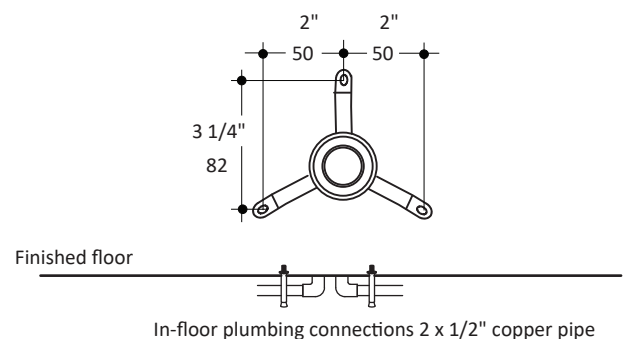

Specifications:

Installation:	Floor standing 1-hole, single lever
Exterior Dimensions:	H: 44 1/2" SPOUT: 7 1/4"
Material:	Solid brass construction
Water use:	4.4 GPM (60 PSI)
Finishes:	CR - polished chrome NI - brushed nickel
Weight:	11.5 lbs
Accessories included:	33 1/2" flexible hot/cold water supply lines with 3/8" compression - 1/2" F SWT connectors

Features:

- Two-way diverter and hand-held shower head with 59" flexible hose
- Brass construction with single ceramic disc cartridge
- Complements the Kubista Collection

Codes + Standards:

- Meets and exceeds applicable national codes and standards
- CAL-Green compliant

Recommended Items:

- Replacement parts:
 - R004-ceramic disc cartridge
 - A00045-59" flexible shower hose
 - R069-Replacement diverter kit
 - W1460 - Hand-held shower head

LACAVA reserves the right to revise any dimension or information on this sheet without notice. Dimensions are nominal and may vary within an industry accepted tolerance of 1/4". Drawings provided herein are meant to give the user an idea of the product and are not made to scale. Location of plumbing is meant for reference, your specific application may vary.