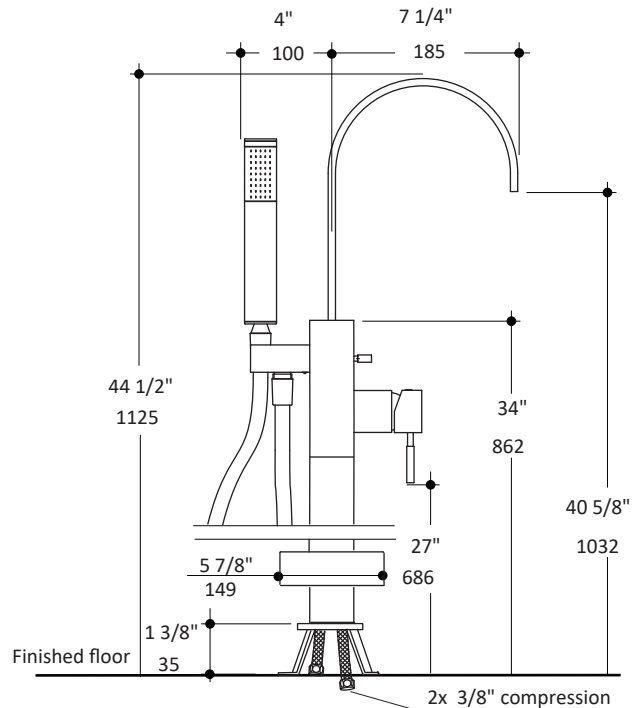

Specifications:

Installation:	Floor standing 1-hole, single lever
Exterior Dimensions:	H: 44 1/2" SPOUT: 7 1/4"
Material:	Solid brass construction
Water use:	4.4 GPM (60 PSI)
Finishes:	CR - polished chrome NI - brushed nickel
Weight:	11.5 lbs
Accessories included:	33 1/2" flexible hot/cold water supply lines with 3/8" compression - 1/2" F SWT connectors

Features:

- Two-way diverter and hand-held shower head with 59" flexible hose
- Brass construction with single ceramic disc cartridge
- Complements the Kubista Collection

Codes + Standards:

- Meets and exceeds applicable national codes and standards
- CAL-Green compliant

Recommended Items:

- Replacement parts:
 - R004-ceramic disc cartridge
 - A00045-59" flexible shower hose
 - R069-Replacement diverter kit
 - W1460 - Hand-held shower head

LACAVA reserves the right to revise any dimension or information on this sheet without notice. Dimensions are nominal and may vary within an industry accepted tolerance of 1/4". Drawings provided herein are meant to give the user an idea of the product and are not made to scale. Location of plumbing is meant for reference, your specific application may vary.