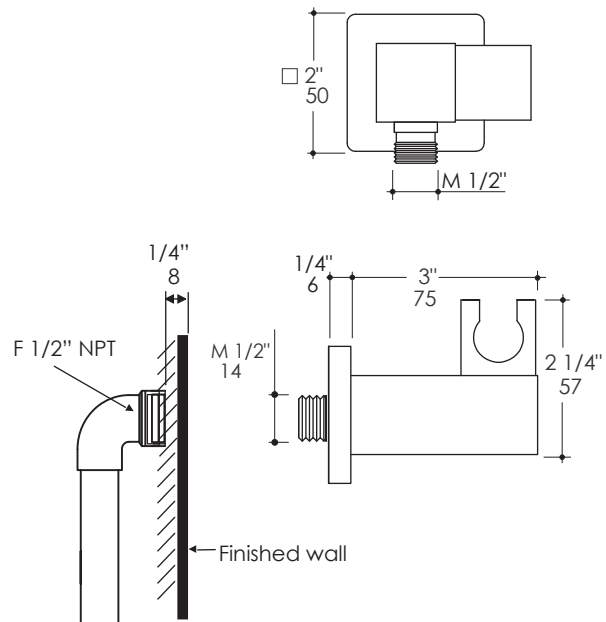

### Features:

- Water intake with tilting hook for hand-held shower head
- Brass construction
- Shower head and hook sold separately

### Recommended Accessories:

- Item #2060: Hand-held shower head with 59" flexible hose

### Notes:

Drawings provided herein are meant to give the user an idea of the product and are not made to scale. The size in inches is rounded up to the nearest 1/16".

LACAVA is committed to the highest level of customer service. Please feel free to contact us at 1-888-522-2823 (toll free) or by email at [info@lacava.com](mailto:info@lacava.com) for technical assistance or any general inquiries.