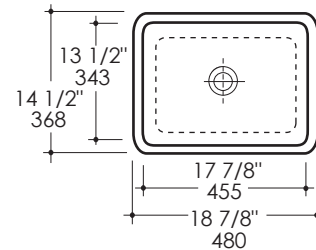

Light Lavatory Item #4030A

Features:

- Porcelain lavatory without overflow
- Vessel installation
- Requires oversized European drain (i.e. item #7100-13 or 7100-16)
- Current cut-out template can be requested
- Can be installed to meet ADA compliance

Finish Options:

001 - White

Faucet Hole Options:

-None

Product Specifications:

IMPORTANT:

We use very fine clay to produce select porcelain lavatories. The many benefits of fine clay include low porosity, high brilliance of glaze, as well as high durability of the material and finish. However, fine clay is subject to relatively high level of shrinkage 12-15% during firing process at extremely high temperatures reaching over 2200°F / 1200°C. This process results in unavoidable low levels of deviation from the originally intended perfect shape. Each lavatory is therefore slightly unique and closely inspected for proper fit with the accompanying vanity. LACAVA strives to ensure long-lasting beauty and performance of our sanitary ware for complete customer satisfaction.

Notes:

Drawings provided herein are meant to give the user an idea of the product and are not made to scale. The size in inches is rounded up to the nearest 1/16". Slight variances can often occur with porcelain and woodwork. Therefore, LACAVA will not be held responsible for any cutouts, countertops, or furniture made without the actual product or template from LACAVA. Differences in color, grain, appearance and texture are inherent in all natural woodwork, and should be expected. Variances in these qualities are not deemed manufacturing defects, and will not be accepted as valid reasons to return or exchange any LACAVA woodwork. Plumbing specifications are only a guideline and may need to be altered based on the application.