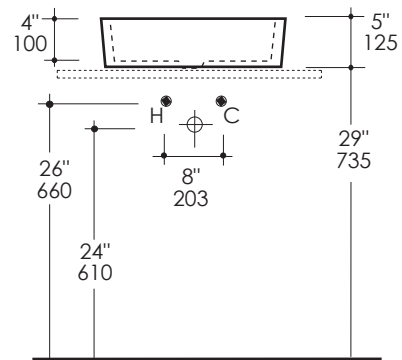

Light Lavatory Item #4030A

Features:

- Porcelain lavatory without overflow
- Vessel installation
- Requires oversized European drain (i.e. item #7100-13 or 7100-16)
- Current cut-out template can be requested
- Can be installed to meet ADA compliance

Finish Options:

001 - White

Faucet Hole Options:

-None

Product Specifications:

IMPORTANT:

We use very fine clay to produce select porcelain lavatories. The many benefits of fine clay include low porosity, high brilliance of glaze, as well as high durability of the material and finish. However, fine clay is subject to relatively high level of shrinkage 12-15% during firing process at extremely high temperatures reaching over 2200°F / 1200°C. This process results in unavoidable low levels of deviation from the originally intended perfect shape. Each lavatory is therefore slightly unique and closely inspected for proper fit with the accompanying vanity. LACAVA strives to ensure long-lasting beauty and performance of our sanitary ware for complete customer satisfaction.

Notes:

Drawings provided herein are meant to give the user an idea of the product and are not made to scale. The size in inches is rounded up to the nearest 1/16". Slight variances can often occur with porcelain and woodwork. Therefore, LACAVA will not be held responsible for any cutouts, countertops, or furniture made without the actual product or template from LACAVA. Differences in color, grain, appearance and texture are inherent in all natural woodwork, and should be expected. Variances in these qualities are not deemed manufacturing defects, and will not be accepted as valid reasons to return or exchange any LACAVA woodwork. Plumbing specifications are only a guideline and may need to be altered based on the application.