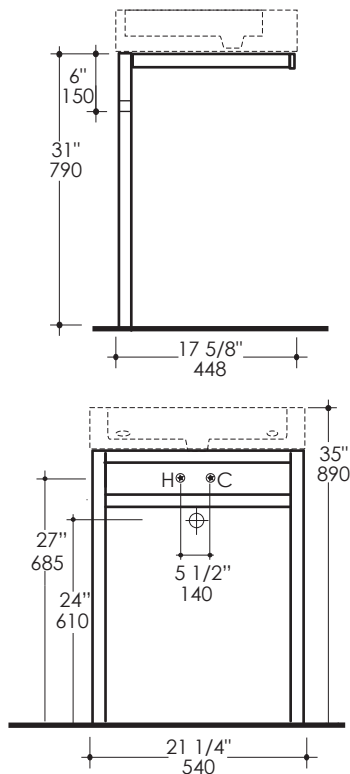

Aquastand Console Item #5030L

Features:

- Floor-standing console stand with a towel bar
- Metal construction
- Must be secured to wall
- Washbasin #5030 sold separately
- Handmade in USA
- Freight class 4 based on the Lacava Freight Program

Recommended Accesories:

- Item #5030: Porcelain washbasin with overflow
- Requires oversized European drain (i.e. item #7100-12 or 7100-16OF)
- Available in White (-001) only
- Faucet hole options available: None, One, Two, or Three in 8" spread

Finish Options:

- 10 - Polished Stainless Steel
- 21 - Brushed Stainless Steel
- 44 - Matte Black Stainless Steel
- 51 - Brushed Brass

Product Specifications:

Notes:

Drawings provided herein are meant to give the user an idea of the product and are not made to scale. The size in inches is rounded up to the nearest 1/16". Slight variances can often occur with porcelain and woodwork. Therefore, LACAVA will not be held responsible for any cutouts, countertops, or furniture made without the actual product or template from LACAVA. Differences in color, grain, appearance and texture are inherent in all natural woodwork, and should be expected. Variances in these qualities are not deemed manufacturing defects, and will not be accepted as valid reasons to return or exchange any LACAVA woodwork. Plumbing specifications are only a guideline and may need to be altered based on the application.