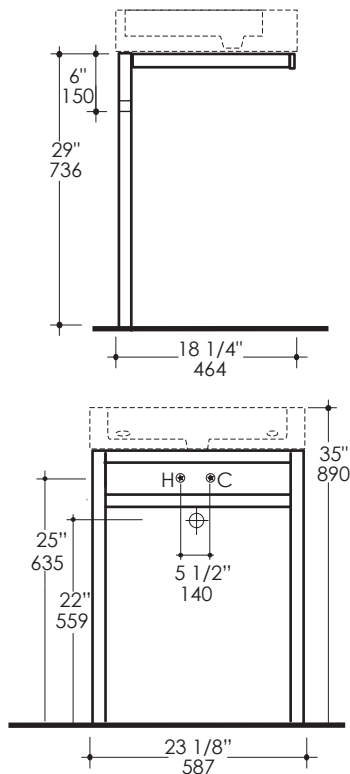

### Features:

- Floor-standing console stand with a towel bar
- Metal construction
- Must be secured to wall
- Washbasin #5464 sold separately
- Handmade in USA
- Freight class 4 based on the Lacava Freight Program

### Recommended Accesories:

- Item #5464: Porcelain washbasin with overflow
- European-size drain recommended (i.e. item #7100-12, 7100-16OF or 7100-13OF)
- Most American standard drains can also be used
- Available in White (-001) only
- Faucet hole options available: None, One, Two, or Three in 8" spread

### Notes:

Drawings provided herein are meant to give the user an idea of the product and are not made to scale. The size in inches is rounded up to the nearest 1/16". Slight variances can often occur with porcelain and woodwork. Therefore, LACAVA will not be held responsible for any cutouts, countertops, or furniture made without the actual product or template from LACAVA. Differences in color, grain, appearance and texture are inherent in all natural woodwork, and should be expected. Variances in these qualities are not deemed manufacturing defects, and will not be accepted as valid reasons to return or exchange any LACAVA woodwork. Plumbing specifications are only a guideline and may need to be altered based on the application.