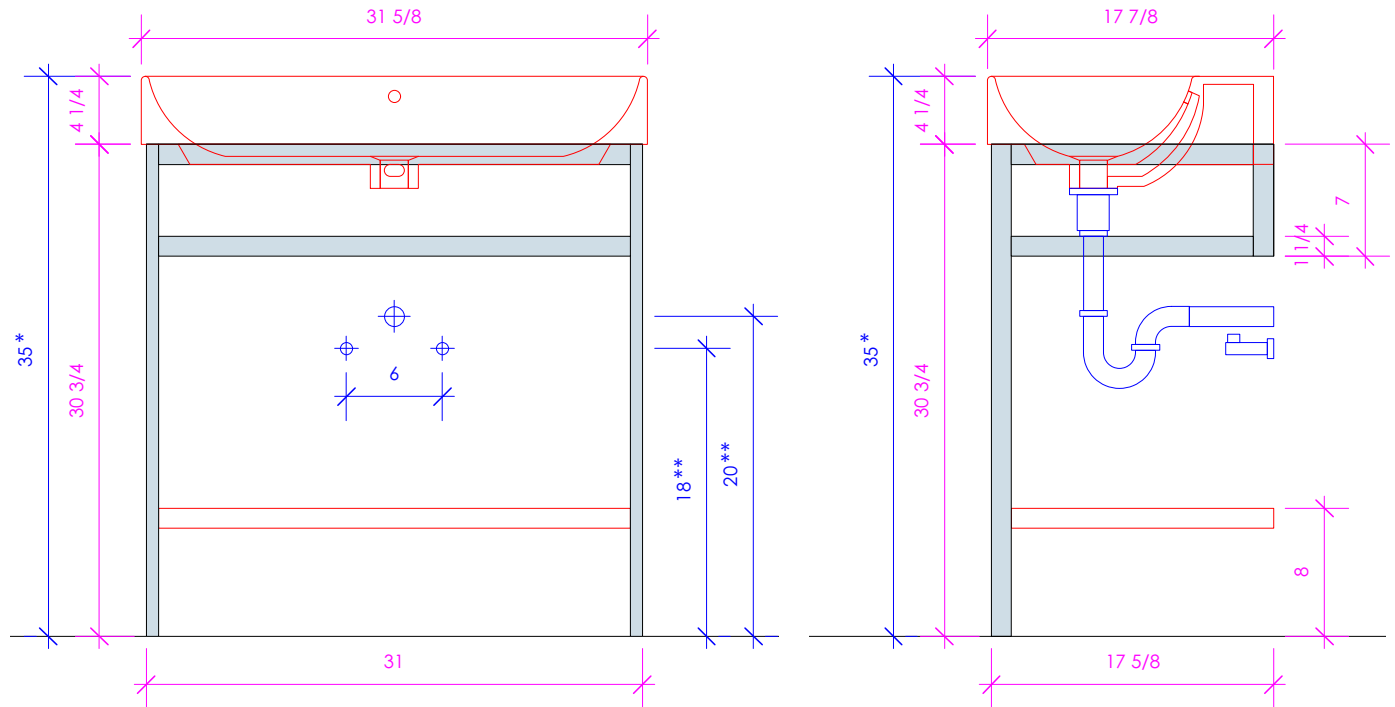

## AQUASEI

AQS-BX-32

\* Recommended installation height  
\*\* Recommended plumbing location