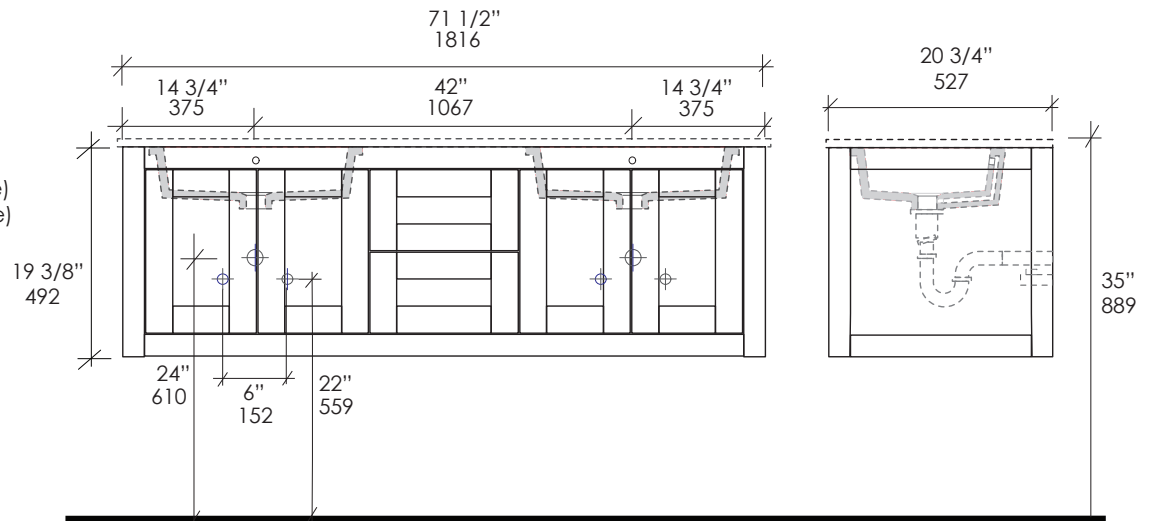

Stile Vanity Item #H296

Features:

- Wall-mount wooden vanity
- Double doors on left and right and two drawers in the center
- Polished Chrome knobs and pulls included
- Washbasin#5452UN and countertop H286T sold separately
- Handmade in USA
- Manufactured with low VOC finishes and wood from renewable forests

Recommended Accesories:

- Item #5452UN: Under-counter porcelain lavatory with overflow
- Recommended oversized European drain (i.e. item #7100-16OF or 7100-12)
- Available in White (-001) only
- Item #H286T: Countertop for vanity H286 and H296
- Available in Natural Stone, Quartz, and Solid Surface
- With two cut-outs for lavatory 5452UN

Product Specifications:

Notes:

Drawings provided herein are meant to give the user an idea of the product and are not made to scale. The size in inches is rounded up to the nearest 1/16". Slight variances can often occur with porcelain and woodwork. Therefore, LACAVA will not be held responsible for any cutouts, countertops, or furniture made without the actual product or template from LACAVA. Differences in color, grain, appearance and texture are inherent in all natural woodwork, and should be expected. Variances in these qualities are not deemed manufacturing defects, and will not be accepted as valid reasons to return or exchange any LACAVA woodwork. Plumbing specifications are only a guideline and may need to be altered based on the application.