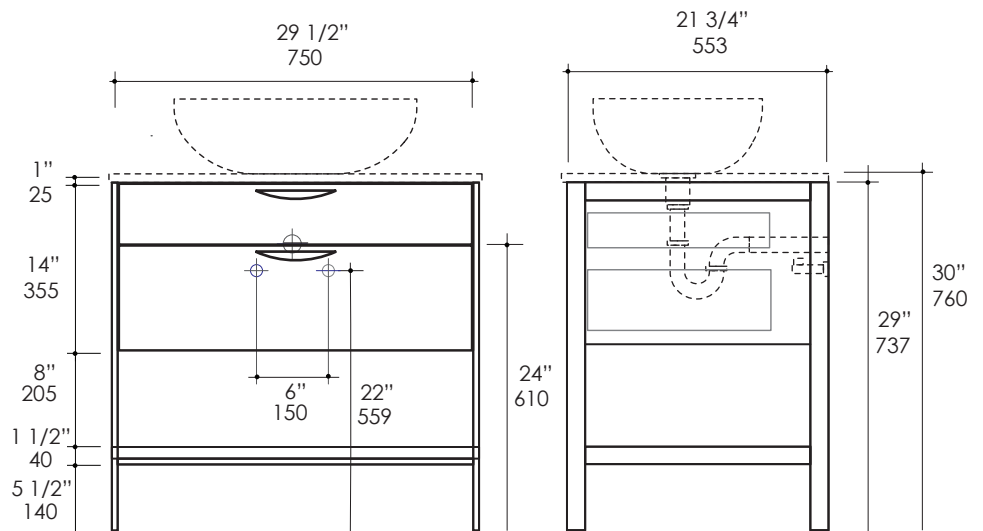

Navi Vanity Item #N332

Features:

- Free-standing wooden vanity
- Consists of two drawers, metal frame, and wood shelf
- Pulls matching the selected metal frame finish are included
- Washbasin #N33 and countertop #N332T sold separately
- Handmade in USA
- Manufactured with low VOC finishes and wood from renewable forests

Recommended Accesories:

- Item #N332T: Countertop for vanity N332 or N432
- Available in Solid Surface, Stone, and Quartz
- Faucet hole options available: None, One, Two, or Three in 8" spread
- Item #N33: Porcelain sink without overflow
- Recommended oversized European drain (i.e. item #7100-13)
- Available in White (001) or Matte Black (MB)

Product Specifications:

Notes:

Drawings provided herein are meant to give the user an idea of the product and are not made to scale. The size in inches is rounded up to the nearest 1/16". Slight variances can often occur with porcelain and woodwork. Therefore, LACAVA will not be held responsible for any cutouts, countertops, or furniture made without the actual product or template from LACAVA. Differences in color, grain, appearance and texture are inherent in all natural woodwork, and should be expected. Variances in these qualities are not deemed manufacturing defects, and will not be accepted as valid reasons to return or exchange any LACAVA woodwork. Plumbing specifications are only a guideline and may need to be altered based on the application.