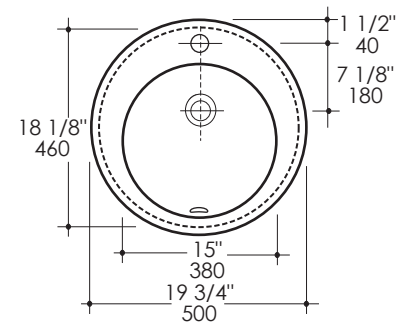

OPEN SPACE Sink Item #SAP50

Features:

- Porcelain sink with overflow
- Self-rimming installation
- Faucet hole diameter is 1 3/8"
- Recommended oversized European drain (i.e. item #7100-16OF or 7100-12)
- Current cut-out template can be requested
- Weight: 38 lbs.
- Can be installed to meet ADA compliance

Finish Options:

001 - White

Faucet Hole Options:

-One

Product Specifications:

Notes:

Drawings provided herein are meant to give the user an idea of the product and are not made to scale. The size in inches is rounded up to the nearest 1/16". Slight variances can often occur with porcelain and woodwork. Therefore, LACAVA will not be held responsible for any cutouts, countertops, or furniture made without the actual product or template from LACAVA.