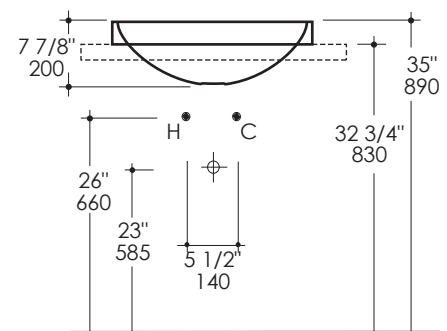

OPEN SPACE Sink Item #SAP50

Features:

- Porcelain sink with overflow
- Self-rimming installation
- Faucet hole diameter is 1 3/8"
- Recommended oversized European drain (i.e. item #7100-16OF or 7100-12)
- Current cut-out template can be requested
- Weight: 38 lbs.
- Can be installed to meet ADA compliance

Finish Options:

001 - White

Faucet Hole Options:

-One

Product Specifications:

Notes:

Drawings provided herein are meant to give the user an idea of the product and are not made to scale. The size in inches is rounded up to the nearest 1/16". Slight variances can often occur with porcelain and woodwork. Therefore, LACAVA will not be held responsible for any cutouts, countertops, or furniture made without the actual product or template from LACAVA.