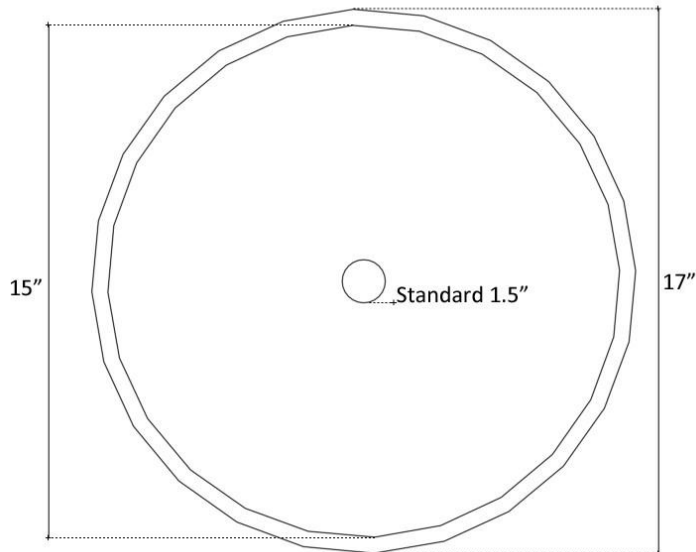

WARRANTY

Linkasink warranties our product to be free from manufacturing defect for the life of the product. Warranty does not cover abuse.

All Dimensions Are Approximate