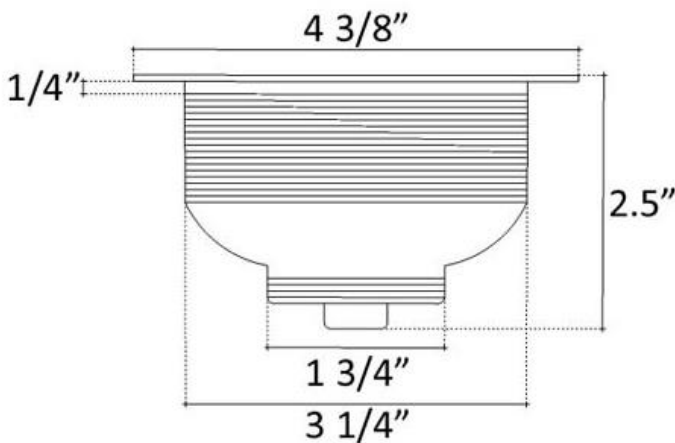

DIMENSIONS WILL VARY

DO NOT use this sheet as a guide for countertop cuts. Due to the handmade nature of each product, templates are not provided.