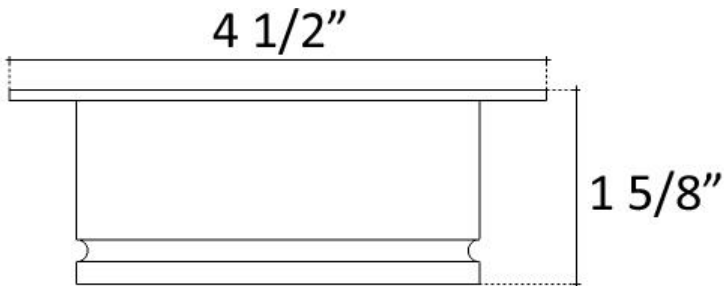

INSTALLATION

We recommend consulting a professional if you are unfamiliar with installing bathroom fixtures and plumbing. Linkasink accepts no liability for any damage to the floor, walls, plumbing, or personal injury during installation.

CARE

Use mild soap and water for everyday cleaning. Avoid any harsh abrasives, chemicals, and acidic cleaning products. A soft toothbrush may be used for more thorough cleaning, but be careful not to damage the plated finish. A paste wax may be applied periodically to protect the finish and help with water spotting.

WARRANTY

Linkasink warranties our product to be free from manufacturing defect for the life of the product. Warranty does not cover improper care, neglect or abuse.

DIMENSIONS WILL VARY

DO NOT use this sheet as a guide for countertop cuts. Due to the handmade nature of each product, templates are not provided.