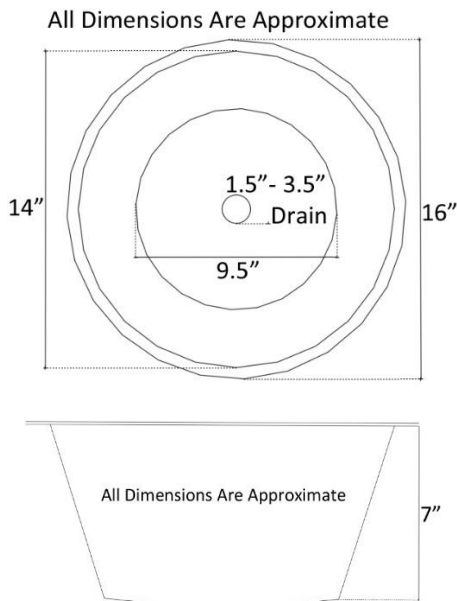

INSTALLATION

DROP-IN: Cut opening large enough for the sink to be "dropped in" to countertop. **UNDERMOUNT:** Cuts in countertop are up to the discretion of the installer. Clips or other installation method must be provided by the fabricator/installer.

Use silicone adhesive to adhere sink to countertop.

CARE

Use mild soap and water for everyday cleaning. Avoid any harsh abrasives and acidic cleaning products. It is important that a grout/tile sealer be re-applied once or twice a year to maintain the sink.

WARRANTY

Linkasink warranties our product to be free from manufacturing defect for the life of the product. Warranty does not cover improper care, neglect, abuse or normal wear-and-tear.

AVAILABLE DRAINS

D001	2" Bar Drain
D003	3.5" Basket Strainer
D004	Grid Strainer
D005	Lift & Turn
D006	Pop-up w/ lift rod
D007	Disposal Flange
D011 - D017	Decorative Grid Strainers
D051 - D057	3.5" Decorative Basket Strainers
D071 - D077	3.5" Decorative Disposal Flange w/ Strainer/Stopper
D101-D720	Decorative Drains

DIMENSIONS WILL VARY

DO NOT use this sheet as a guide for countertop cuts. Due to the handmade nature of each product, templates are not provided.