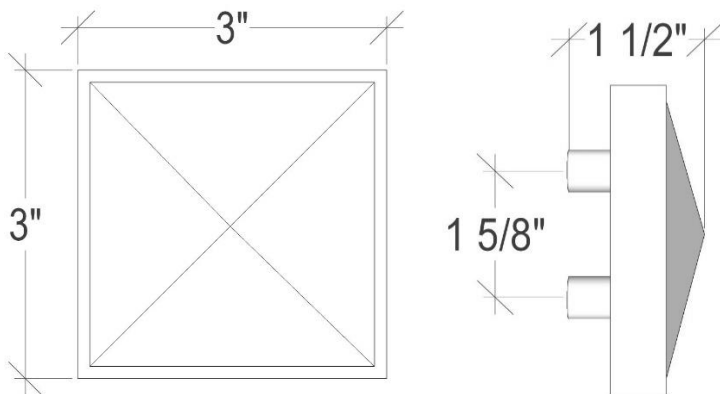

DIMENSIONS WILL VARY

DO NOT use this sheet as a guide for templating. Due to the handmade nature of each product, templates are not provided.