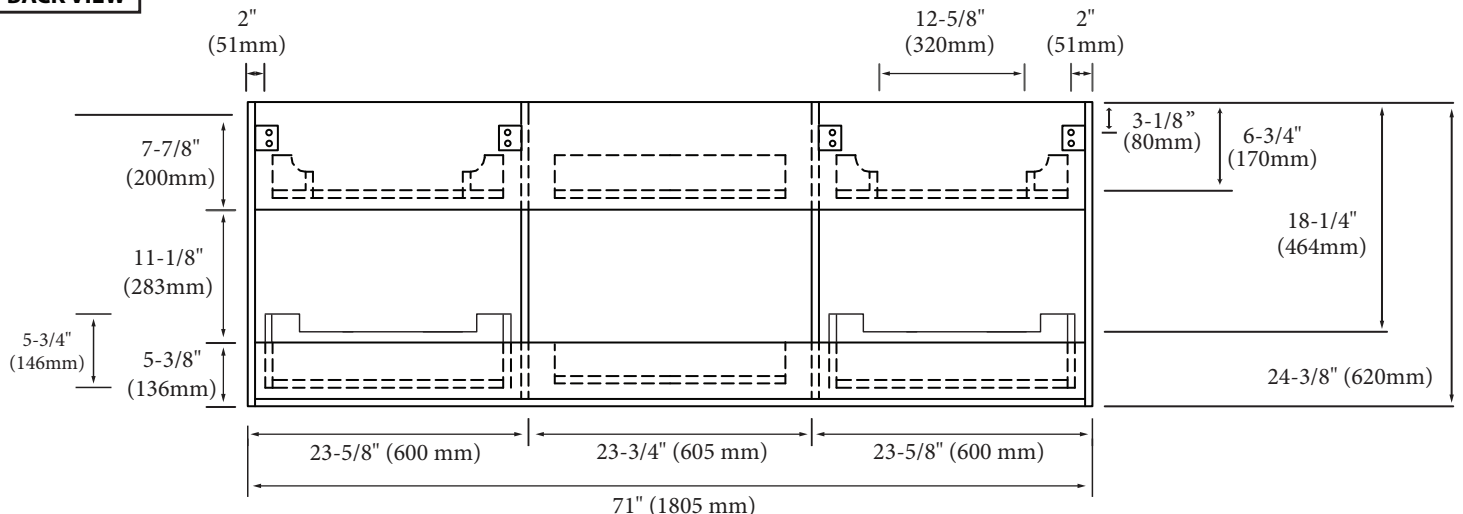

Bolano - 72" Double Bowl

Specification & Installation Guide

Features

- Wall hung 72" vanity : 24-3/8"(620mm)H x 18"(458mm)D x 71" (1805mm)W
- Furniture grade plywood layered with solid wood veneer and protected with several coats of polyurethane (No particle board or MDF used).
- Matching finish inside out
- Six fully adjustable drawers with full-extension soft-close European hardware.
- Bottom drawers include adjustable tempered glass dividers

Package Dimensions

73" x 22" x 27"

Weight

208 lbs. / 94.55 kgs

Bolano - 72" Double Bowl

Specification & Installation Guide

SIDE VIEW

TOP VIEW

BACK VIEW

Bolano - 72" Double Bowl Specification & Installation Guide

FRONT VIEW

TYPICAL INSTALLATION

The typical dimensions shown will result in vanity cabinet height of 34" (864mm). Depending on the countertop selected, the total height will vary from 35-1/4" (895mm) to 36-1/2" (927mm). For above-counter vessels with typical heights between 4" and 6", it is suggested to lower the cabinet to 31" (785mm). If alternate heights are desired, adjust the rough-in and backing material heights using the dimensions provided.