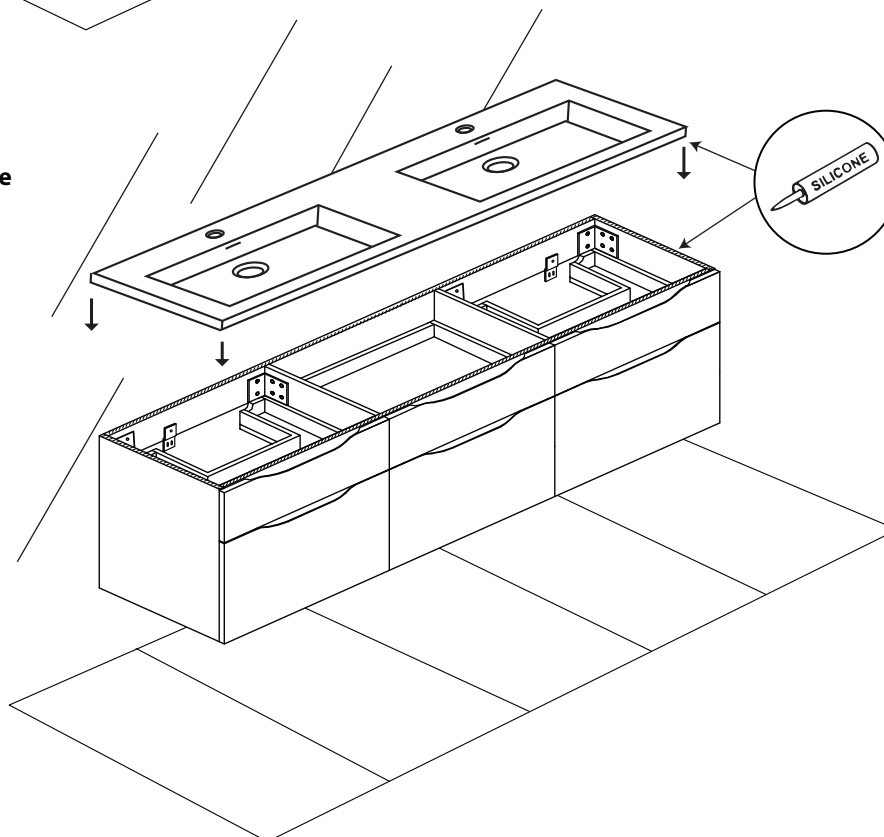

Bolano - 72" Double Bowl

Specification & Installation Guide

Features

- Wall hung 72" vanity : 24-3/8"(620mm)H x 18"(458mm)D x 71" (1805mm)W
- Furniture grade plywood layered with solid wood veneer and protected with several coats of polyurethane (No particle board or MDF used).
- Matching finish inside out
- Six fully adjustable drawers with full-extension soft-close European hardware.
- Bottom drawers include adjustable tempered glass dividers

BACK VIEW

Bolano - 72" Double Bowl Specification & Installation Guide

FRONT VIEW

TYPICAL INSTALLATION

The typical dimensions shown will result in vanity cabinet height of 34" (864mm). Depending on the countertop selected, the total height will vary from 35-1/4" (895mm) to 36-1/2" (927mm). For above-counter vessels with typical heights between 4" and 6", it is suggested to lower the cabinet to 31" (785mm). If alternate heights are desired, adjust the rough-in and backing material heights using the dimensions provided.

Bolano - 72" Double Bowl

Specification & Installation Guide

STEP 2

Install leveling bracket

STEP 3

Place vanity on leveling bracket

Leveling brackets are only to level the vanity. They are not designed for permanent support. Cabinet needs to be secured to wood backing material.

Bolano - 72" Double Bowl

Specification & Installation Guide

STEP 4

Secure vanity to wood reinforcement backing

STEP 5

Install countertop with Silicone

For clarification, please contact Madeli Customer Care at (800)-819-6988 or (305)-718-8817 Ext. 1
All dimensions are approximate and subject to standard tolerance. Specifications subject to change without prior notice.