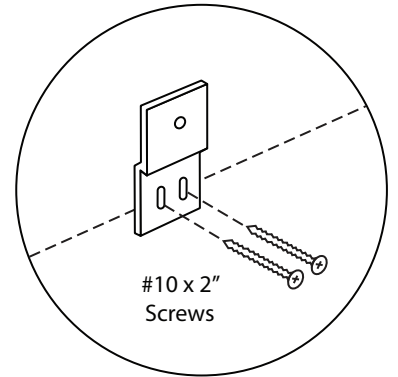

Bolano - 72" Double Bowl

Specification & Installation Guide

STEP 2

Install leveling bracket