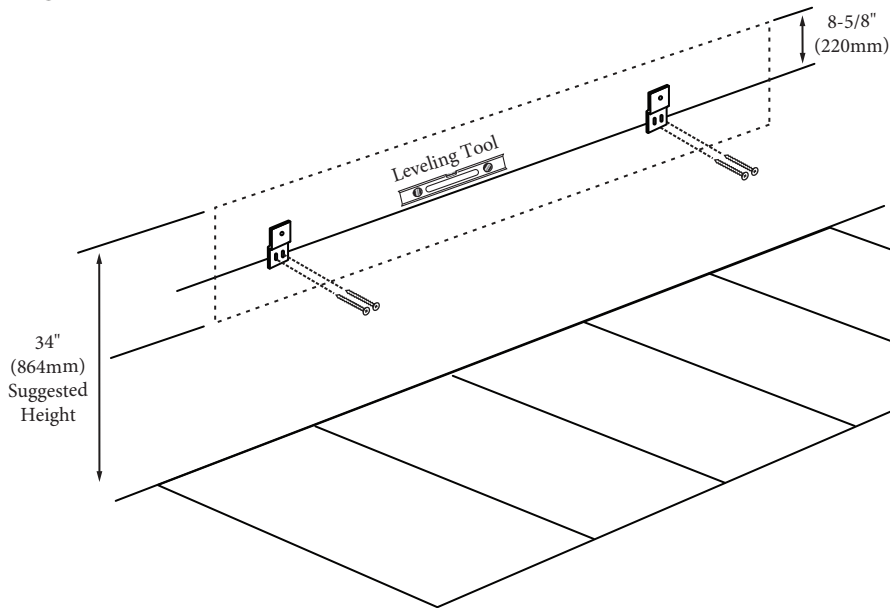

Bolano - 72" Double Bowl

Specification & Installation Guide

STEP 2

Install leveling bracket