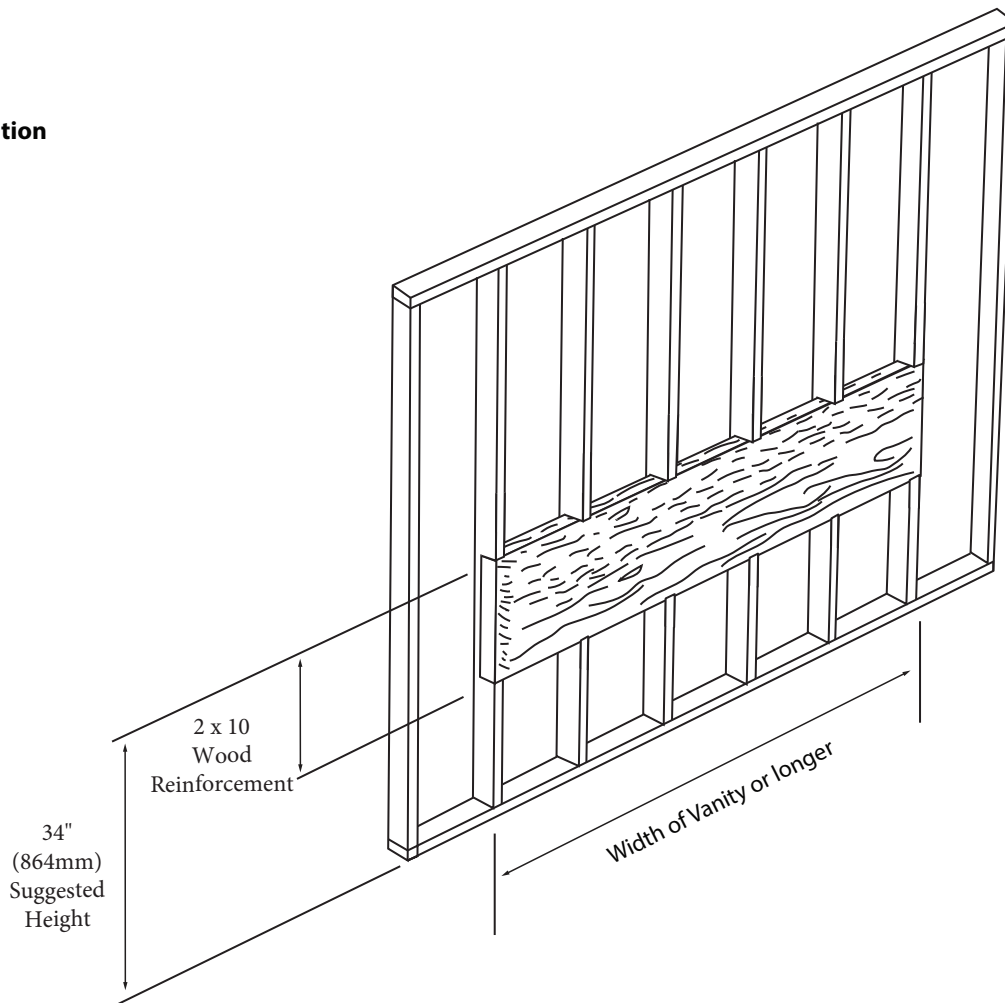

Bolano - 72" Double Bowl

Specification & Installation Guide

INSTALLATION INSTRUCTIONS

Item	Leveling Bracket	#10 x 2" Screws	Anchors	Lag Bolt 5/16 x 2-1/2"	Silicone (not included)
Qty.	2	4	8	8	1

STEP 1

Wall Preparation

For clarification, please contact Madeli Customer Care at (800)-819-6988 or (305)-718-8817 Ext. 1

All dimensions are approximate and subject to standard tolerance. Specifications subject to change without prior notice.