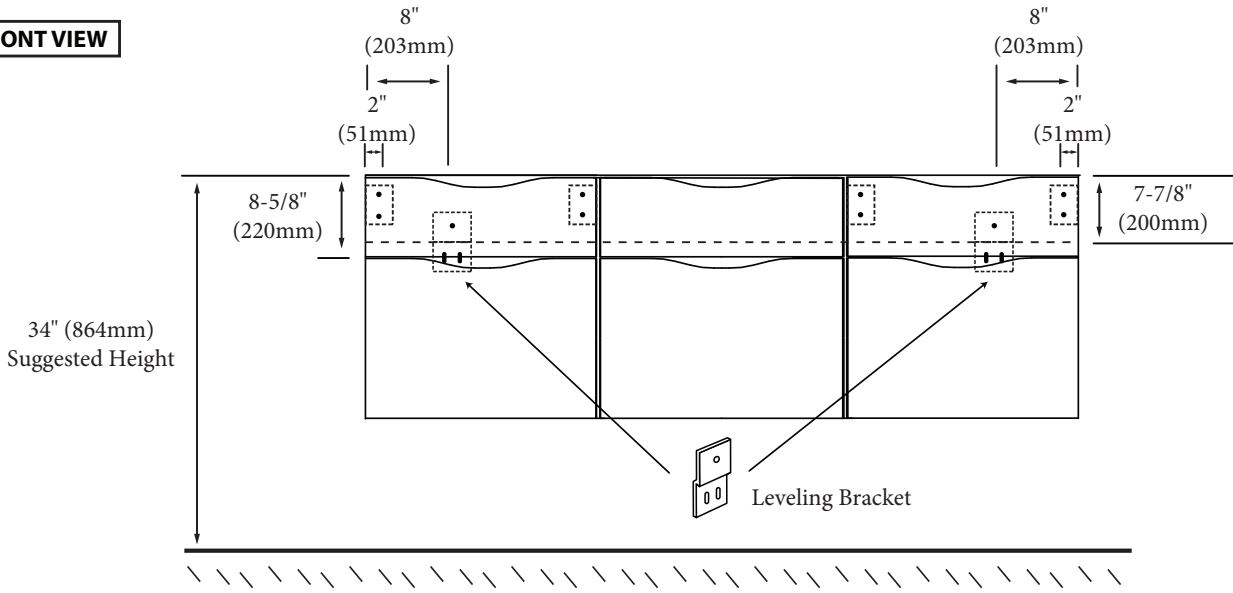

Bolano - 72" Double Bowl

Specification & Installation Guide

Features

- Wall hung 72" vanity : 24-3/8"(620mm)H x 18"(458mm)D x 71" (1805mm)W
- Furniture grade plywood layered with solid wood veneer and protected with several coats of polyurethane (No particle board or MDF used).
- Matching finish inside out
- Six fully adjustable drawers with full-extension soft-close European hardware.
- Bottom drawers include adjustable tempered glass dividers

Package Dimensions

73" x 22" x 27"

Weight

208 lbs. / 94.55 kgs

Bolano - 72" Double Bowl

Specification & Installation Guide

SIDE VIEW

TOP VIEW

BACK VIEW

Bolano - 72" Double Bowl Specification & Installation Guide

FRONT VIEW

TYPICAL INSTALLATION

The typical dimensions shown will result in vanity cabinet height of 34" (864mm). Depending on the countertop selected, the total height will vary from 35-1/4" (895mm) to 36-1/2" (927mm). For above-counter vessels with typical heights between 4" and 6", it is suggested to lower the cabinet to 31" (785mm). If alternate heights are desired, adjust the rough-in and backing material heights using the dimensions provided.