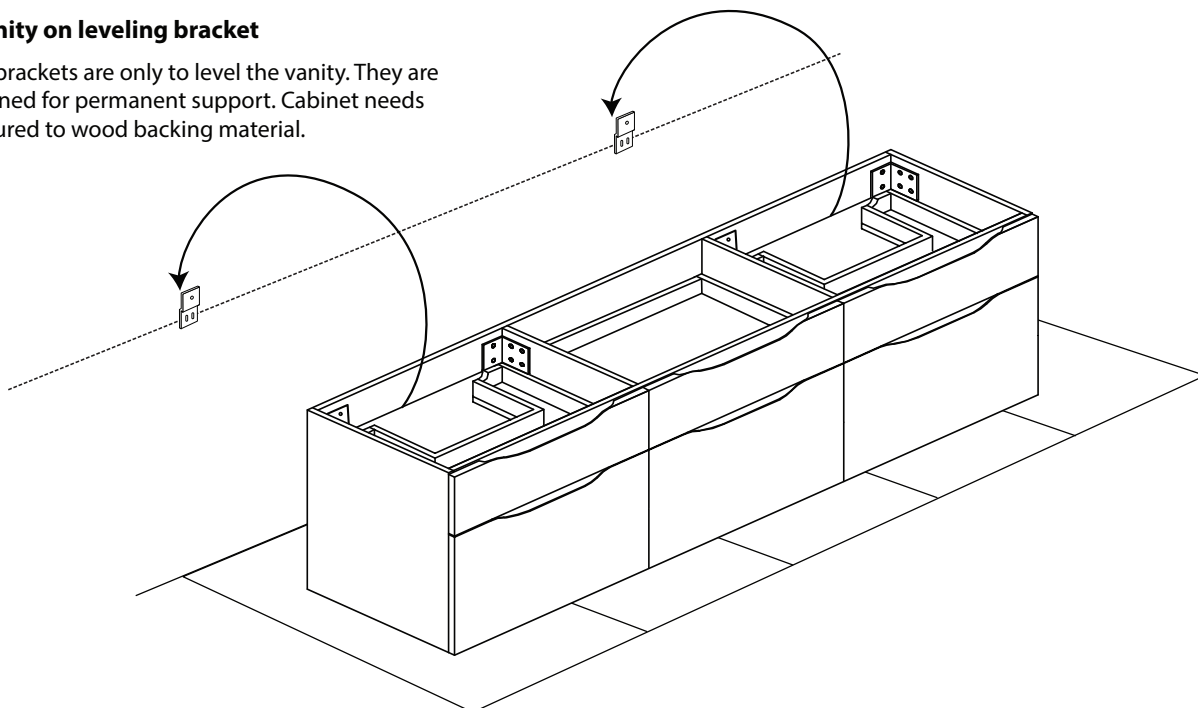

BACK VIEW

Bolano - 72" Double Bowl Specification & Installation Guide

FRONT VIEW

TYPICAL INSTALLATION

The typical dimensions shown will result in vanity cabinet height of 34" (864mm). Depending on the countertop selected, the total height will vary from 35-1/4" (895mm) to 36-1/2" (927mm). For above-counter vessels with typical heights between 4" and 6", it is suggested to lower the cabinet to 31" (785mm). If alternate heights are desired, adjust the rough-in and backing material heights using the dimensions provided.

Bolano - 72" Double Bowl

Specification & Installation Guide

STEP 2

Install leveling bracket

STEP 3

Place vanity on leveling bracket

Leveling brackets are only to level the vanity. They are not designed for permanent support. Cabinet needs to be secured to wood backing material.