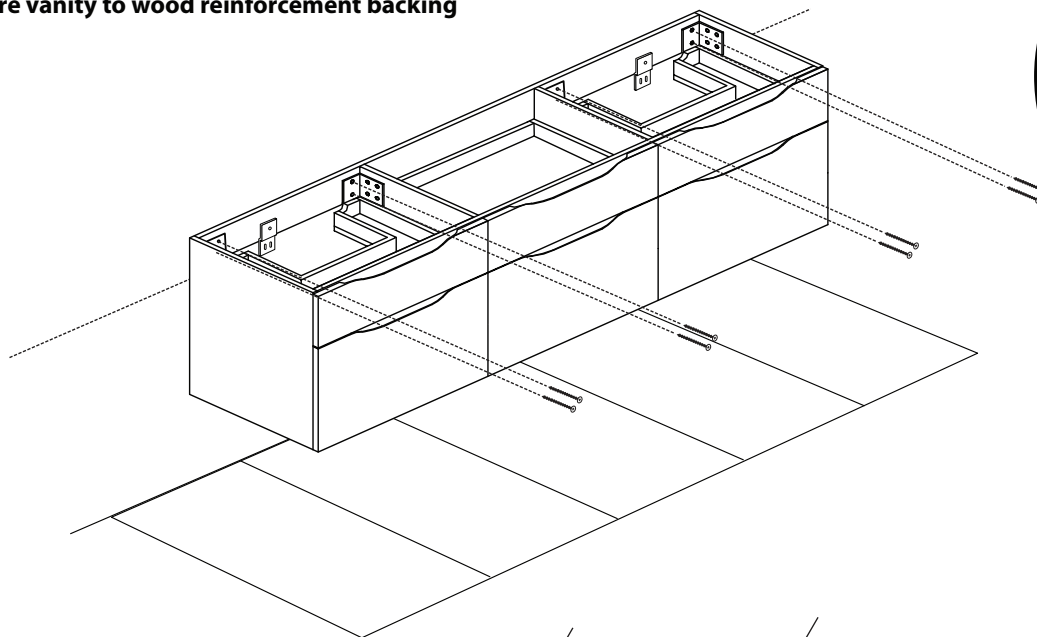

Bolano - 72" Double Bowl

Specification & Installation Guide

STEP 4

Secure vanity to wood reinforcement backing