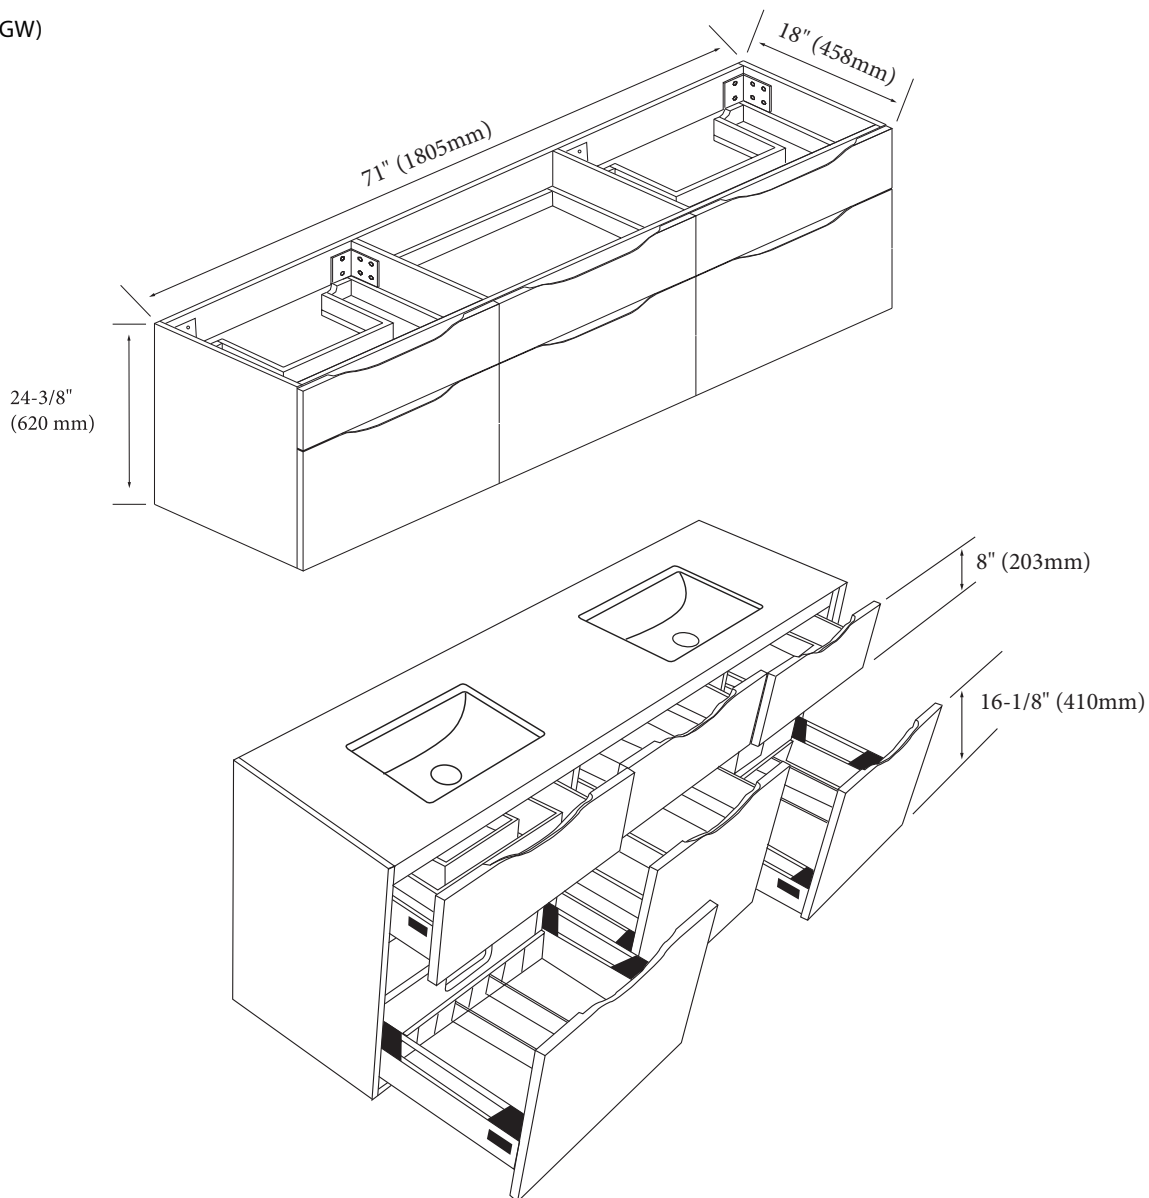

Bolano - 72" Double Bowl

Specification & Installation Guide

Features

- Wall hung 72" vanity : 24-3/8"(620mm)H x 18"(458mm)D x 71" (1805mm)W
- Furniture grade plywood layered with solid wood veneer and protected with several coats of polyurethane (No particle board or MDF used).
- Matching finish inside out
- Six fully adjustable drawers with full-extension soft-close European hardware.
- Bottom drawers include adjustable tempered glass dividers

Package Dimensions

73" x 22" x 27"

Weight

208 lbs. / 94.55 kgs

Bolano - 72" Double Bowl

Specification & Installation Guide

SIDE VIEW

TOP VIEW

BACK VIEW

Bolano - 72" Double Bowl Specification & Installation Guide

FRONT VIEW

TYPICAL INSTALLATION

The typical dimensions shown will result in vanity cabinet height of 34" (864mm). Depending on the countertop selected, the total height will vary from 35-1/4" (895mm) to 36-1/2" (927mm). For above-counter vessels with typical heights between 4" and 6", it is suggested to lower the cabinet to 31" (785mm). If alternate heights are desired, adjust the rough-in and backing material heights using the dimensions provided.