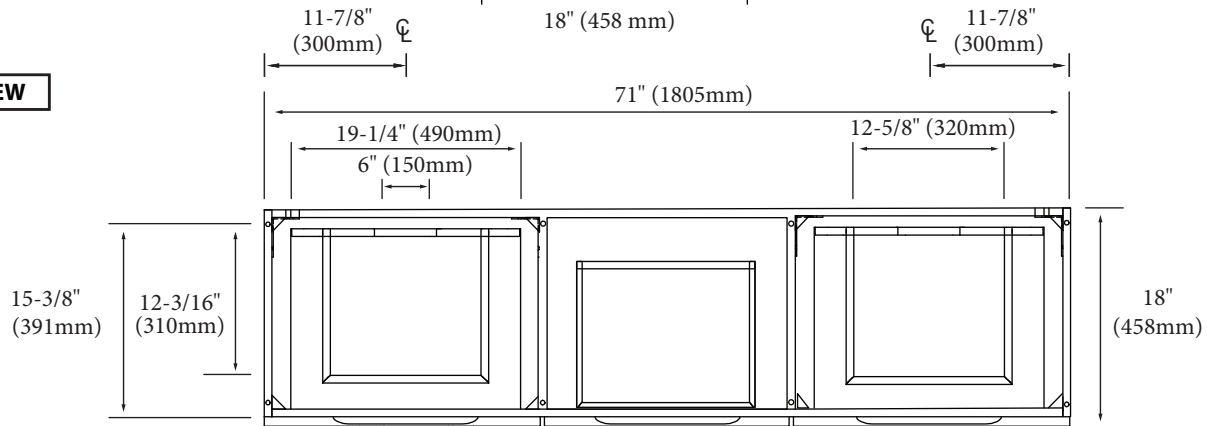

Bolano - 72" Double Bowl

Specification & Installation Guide

Features

- Wall hung 72" vanity : 24-3/8"(620mm)H x 18"(458mm)D x 71" (1805mm)W
- Furniture grade plywood layered with solid wood veneer and protected with several coats of polyurethane (No particle board or MDF used).
- Matching finish inside out
- Six fully adjustable drawers with full-extension soft-close European hardware.
- Bottom drawers include adjustable tempered glass dividers

Package Dimensions

73" x 22" x 27"

Weight

208 lbs. / 94.55 kgs

Bolano - 72" Double Bowl

Specification & Installation Guide

SIDE VIEW

TOP VIEW

BACK VIEW

Bolano - 72" Double Bowl Specification & Installation Guide

FRONT VIEW

TYPICAL INSTALLATION

The typical dimensions shown will result in vanity cabinet height of 34" (864mm). Depending on the countertop selected, the total height will vary from 35-1/4" (895mm) to 36-1/2" (927mm). For above-counter vessels with typical heights between 4" and 6", it is suggested to lower the cabinet to 31" (785mm). If alternate heights are desired, adjust the rough-in and backing material heights using the dimensions provided.