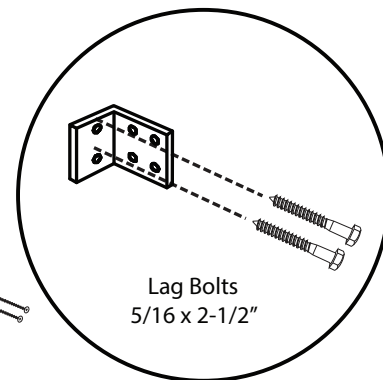

Bolano - 72" Double Bowl

Specification & Installation Guide

STEP 4

Secure vanity to wood reinforcement backing