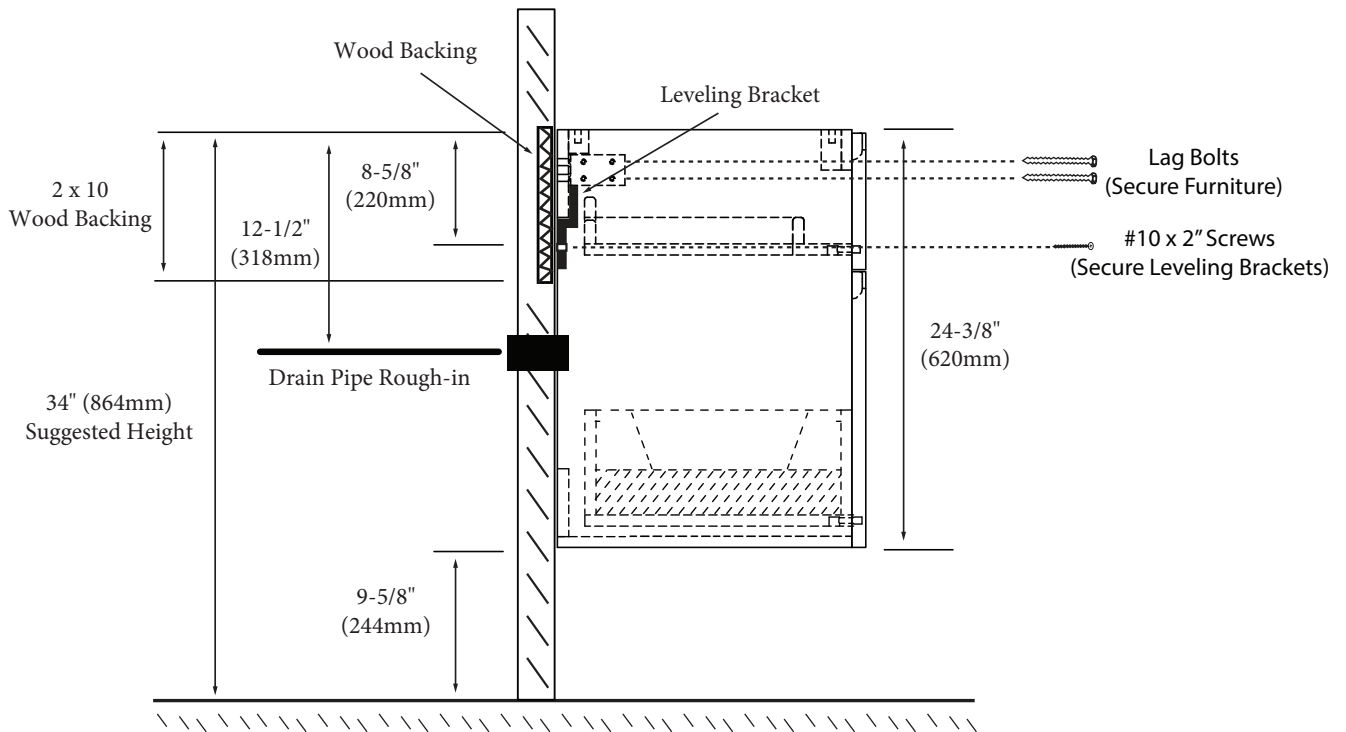

Bolano - 72" Double Bowl

Specification & Installation Guide

Features

- Wall hung 72" vanity : 24-3/8"(620mm)H x 18"(458mm)D x 71" (1805mm)W
- Furniture grade plywood layered with solid wood veneer and protected with several coats of polyurethane (No particle board or MDF used).
- Matching finish inside out
- Six fully adjustable drawers with full-extension soft-close European hardware.
- Bottom drawers include adjustable tempered glass dividers

Package Dimensions

73" x 22" x 27"

Weight

208 lbs. / 94.55 kgs

Bolano - 72" Double Bowl

Specification & Installation Guide

SIDE VIEW

TOP VIEW

BACK VIEW

Bolano - 72" Double Bowl Specification & Installation Guide

FRONT VIEW

TYPICAL INSTALLATION

The typical dimensions shown will result in vanity cabinet height of 34" (864mm). Depending on the countertop selected, the total height will vary from 35-1/4" (895mm) to 36-1/2" (927mm). For above-counter vessels with typical heights between 4" and 6", it is suggested to lower the cabinet to 31" (785mm). If alternate heights are desired, adjust the rough-in and backing material heights using the dimensions provided.

Bolano - 72" Double Bowl

Specification & Installation Guide

INSTALLATION INSTRUCTIONS

Item	Leveling Bracket	#10 x 2" Screws	Anchors	Lag Bolt 5/16 x 2-1/2"	Silicone (not included)
Qty.	2	4	8	8	1
					

STEP 1