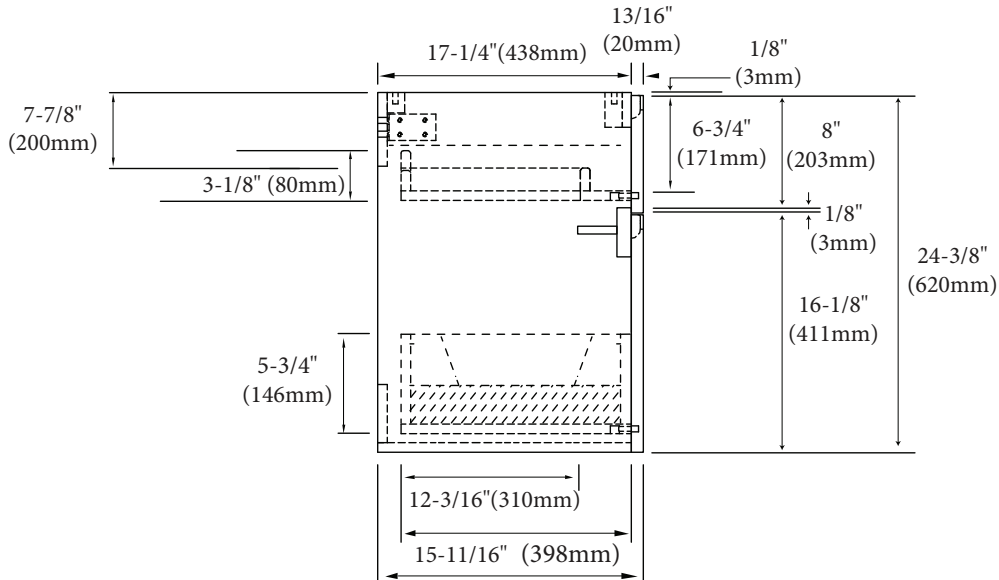

Bolano - 72" Double Bowl

Specification & Installation Guide

Features

- Wall hung 72" vanity : 24-3/8"(620mm)H x 18"(458mm)D x 71" (1805mm)W
- Furniture grade plywood layered with solid wood veneer and protected with several coats of polyurethane (No particle board or MDF used).
- Matching finish inside out
- Six fully adjustable drawers with full-extension soft-close European hardware.
- Bottom drawers include adjustable tempered glass dividers

Package Dimensions

73" x 22" x 27"

Weight

208 lbs. / 94.55 kgs

Bolano - 72" Double Bowl

Specification & Installation Guide

SIDE VIEW

TOP VIEW

BACK VIEW

Bolano - 72" Double Bowl Specification & Installation Guide

FRONT VIEW

TYPICAL INSTALLATION

The typical dimensions shown will result in vanity cabinet height of 34" (864mm). Depending on the countertop selected, the total height will vary from 35-1/4" (895mm) to 36-1/2" (927mm). For above-counter vessels with typical heights between 4" and 6", it is suggested to lower the cabinet to 31" (785mm). If alternate heights are desired, adjust the rough-in and backing material heights using the dimensions provided.