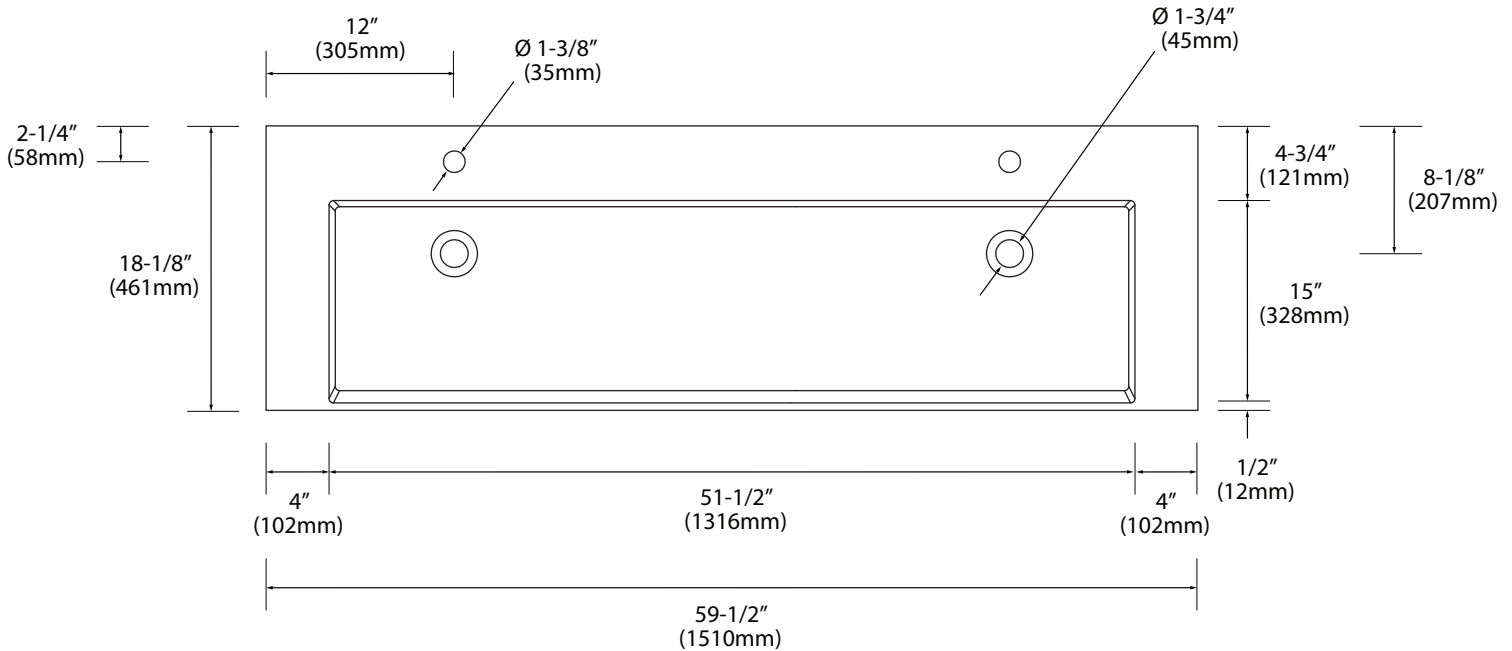

X-Stone Trough Sink - 60" Double Bowl

Specification & Installation Guide

Features

- X-Stone Trough sink 60" double bowl
- Size: 59-1/2" (1510mm) L x 18-1/8" (461mm) W x 4-1/2" (115mm) H
- Material: Solid Surface
- With overflow
- 4"H backsplash & sidesplash: Optional
- Single faucet: XTU1845-60-210-WH (shown)
- 8" widespread: XTU1845-60-230-WH
- No faucet hole: XTU1845-60-200-WH
- Packaging Dimensions: 63"x 21" x 7-1/2"
- Gross Weight: 82 lbs. / 38 kgs.

Finish

- Glossy White

Compliance: CSA B45.5-11/IAPMO Z124-11

For clarification, please contact Madeli Customer Care at (800)-819-6988 or (305)-718-8817 Ext. 1 or service@madeli.com
All dimensions are approximate and subject to standard tolerance. Specifications subject to change without prior notice.