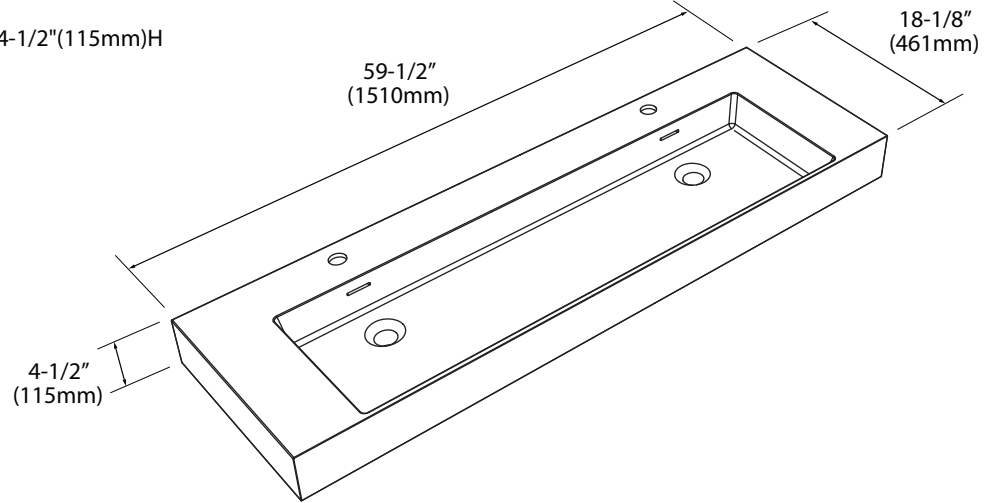

X-Stone Trough Sink - 60" Double Bowl

Specification & Installation Guide

Features

- X-Stone Trough sink 60" double bowl
- Size: 59-1/2" (1510mm) L x 18-1/8" (461mm) W x 4-1/2" (115mm) H
- Material: Solid Surface
- With overflow
- 4"H backsplash & sidesplash: Optional
- Single faucet: XTU1845-60-210-WH (shown)
- 8" widespread: XTU1845-60-230-WH
- No faucet hole: XTU1845-60-200-WH
- Packaging Dimensions: 63"x 21" x 7-1/2"
- Gross Weight: 82 lbs. / 38 kgs.

Finish

- Glossy White

Compliance: CSA B45.5-11/IAPMO Z124-11

For clarification, please contact Madeli Customer Care at (800)-819-6988 or (305)-718-8817 Ext. 1 or service@madeli.com
All dimensions are approximate and subject to standard tolerance. Specifications subject to change without prior notice.