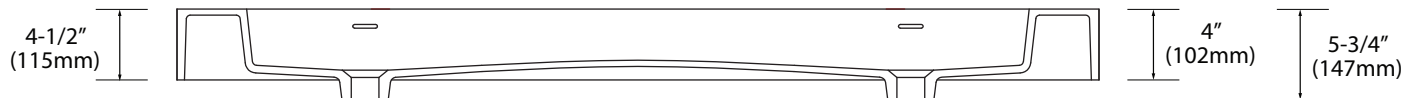

X-Stone Trough Sink - 60" Double Bowl

Specification & Installation Guide

Features

- X-Stone Trough sink 60" double bowl
- Size: 59-1/2" (1510mm) L x 18-1/8" (461mm) W x 4-1/2" (115mm) H
- Material: Solid Surface
- With overflow
- 4"H backsplash & sidesplash: Optional
- Single faucet: XTU1845-60-210-WH (shown)
- 8" widespread: XTU1845-60-230-WH
- No faucet hole: XTU1845-60-200-WH
- Packaging Dimensions: 63"x 21" x 7-1/2"
- Gross Weight: 82 lbs. / 38 kgs.

Finish

- Glossy White

Compliance: CSA B45.5-11/IAPMO Z124-11

For clarification, please contact Madeli Customer Care at (800)-819-6988 or (305)-718-8817 Ext. 1 or service@madeli.com
All dimensions are approximate and subject to standard tolerance. Specifications subject to change without prior notice.