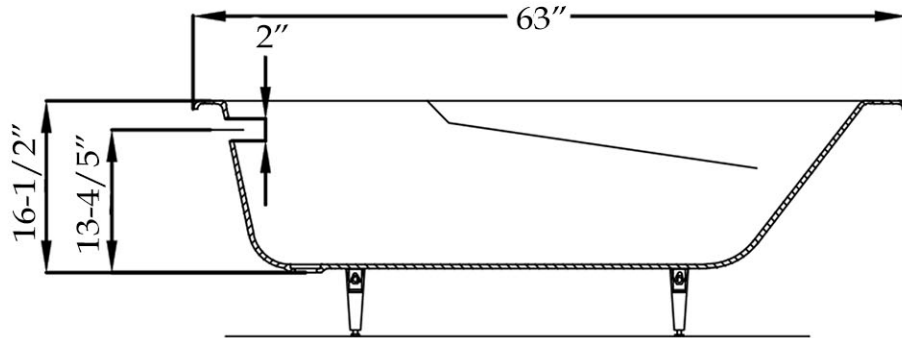

MAIDSTONE

[www.MaidstoneSupply.com](http://www.MaidstoneSupply.com)

Drop-In Tub

Part No: 1201DR63A

Weight (empty): 227 lbs    Weight (filled): 546 lbs    Capacity: 41 gal    Water depth: 13-4/5"

Contact Maidstone for additional information and specifications. For complete warranty information and a list of dealers visit [www.MaidstoneSupply.com](http://www.MaidstoneSupply.com). All products and specifications are subject to change without notice. Maidstone is not responsible for typographical and/or dimensional errors. Typographical errors are subject to correction.

Note: Rough-in dimensions may vary +/- 1/2" and are subject to change. No responsibility is assumed by Maidstone.