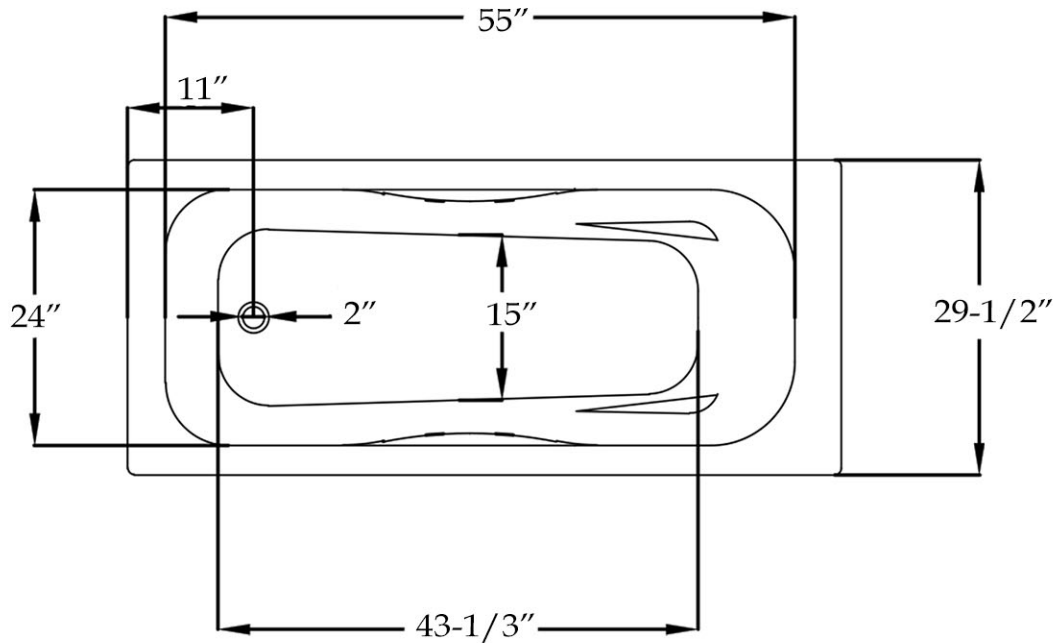

MAIDSTONE

[www.MaidstoneSupply.com](http://www.MaidstoneSupply.com)

Drop-In Tub

Part No: 1201DR63A

Weight (empty): 227 lbs    Weight (filled): 546 lbs    Capacity: 41 gal    Water depth: 13-4/5"

Contact Maidstone for additional information and specifications. For complete warranty information and a list of dealers visit [www.MaidstoneSupply.com](http://www.MaidstoneSupply.com). All products and specifications are subject to change without notice. Maidstone is not responsible for typographical and/or dimensional errors. Typographical errors are subject to correction.

Note: Rough-in dimensions may vary +/- 1/2" and are subject to change. No responsibility is assumed by Maidstone.