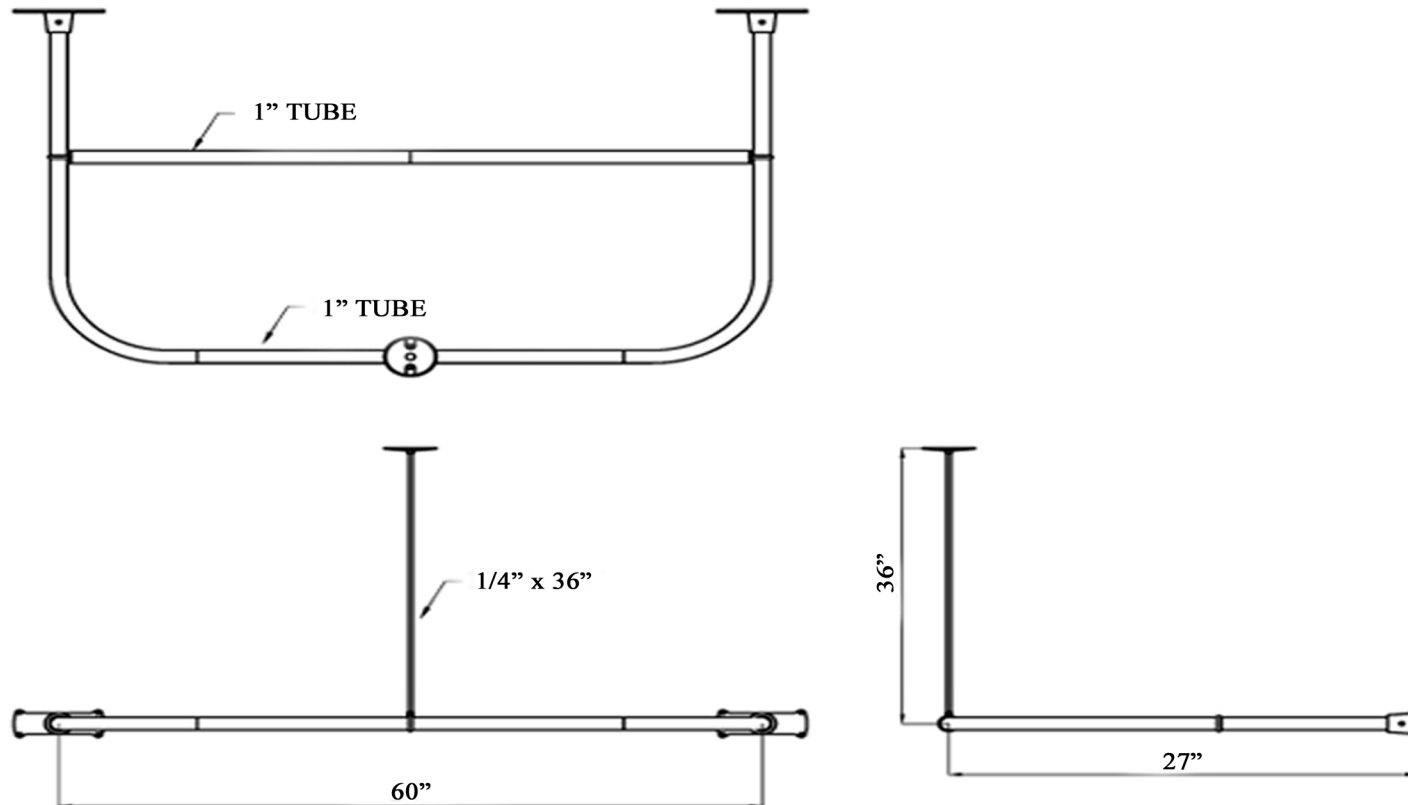

MAIDSTONE

www.MaidstoneSupply.com

Enclosure Ring/Rod

Part No:143-DR2

Approximate Measurements

Contact Maidstone for additional information and specifications. For complete warranty information and a list of dealers visit www.MaidstoneSupply.com. All products and specifications are subject to change without notice. Maidstone is not responsible for typographical and/or dimensional errors. Typographical errors are subject to correction.

Note: Rough-in dimensions may vary +/- 1/2" and are subject to change. No responsibility is assumed by Maidstone.