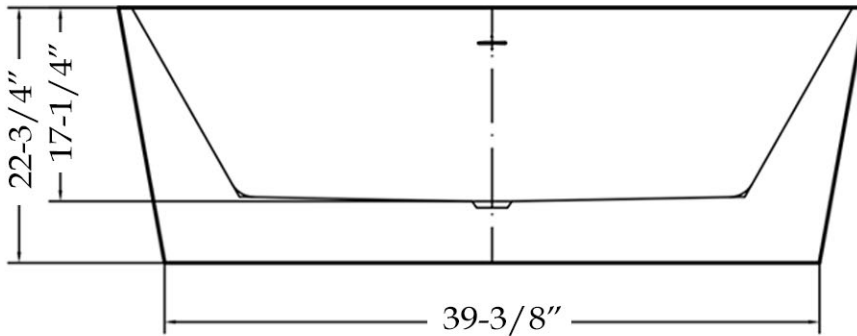

MAIDSTONE

www.MaidstoneSupply.com

Double End Freestanding Tub

Part No: 220AM47

Volume: 40 gal Weight: 62 lbs

Contact Maidstone for additional information and specifications. For complete warranty information and a list of dealers visit www.MaidstoneSupply.com. All products and specifications are subject to change without notice. Maidstone is not responsible for typographical and/or dimensional errors. Typographical errors are subject to correction.

Note: Rough-in dimensions may vary +/- 1/2" and are subject to change. No responsibility is assumed by Maidstone.