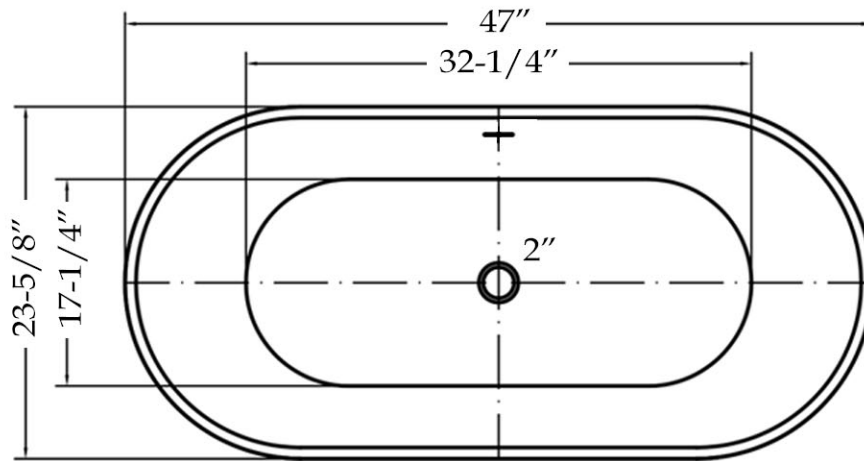

MAIDSTONE

www.MaidstoneSupply.com

Double End Freestanding Tub

Part No: 220AM47

Volume: 40 gal Weight: 62 lbs

Contact Maidstone for additional information and specifications. For complete warranty information and a list of dealers visit www.MaidstoneSupply.com. All products and specifications are subject to change without notice. Maidstone is not responsible for typographical and/or dimensional errors. Typographical errors are subject to correction.

Note: Rough-in dimensions may vary +/- 1/2" and are subject to change. No responsibility is assumed by Maidstone.