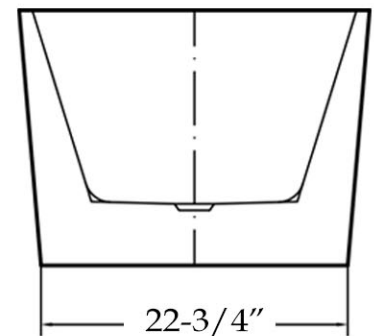

MAIDSTONE

www.MaidstoneSupply.com

Double End Freestanding Tub

Part No: 220AM47

Volume: 40 gal Weight: 62 lbs

Contact Maidstone for additional information and specifications. For complete warranty information and a list of dealers visit www.MaidstoneSupply.com. All products and specifications are subject to change without notice. Maidstone is not responsible for typographical and/or dimensional errors. Typographical errors are subject to correction.

Note: Rough-in dimensions may vary +/- 1/2" and are subject to change. No responsibility is assumed by Maidstone.