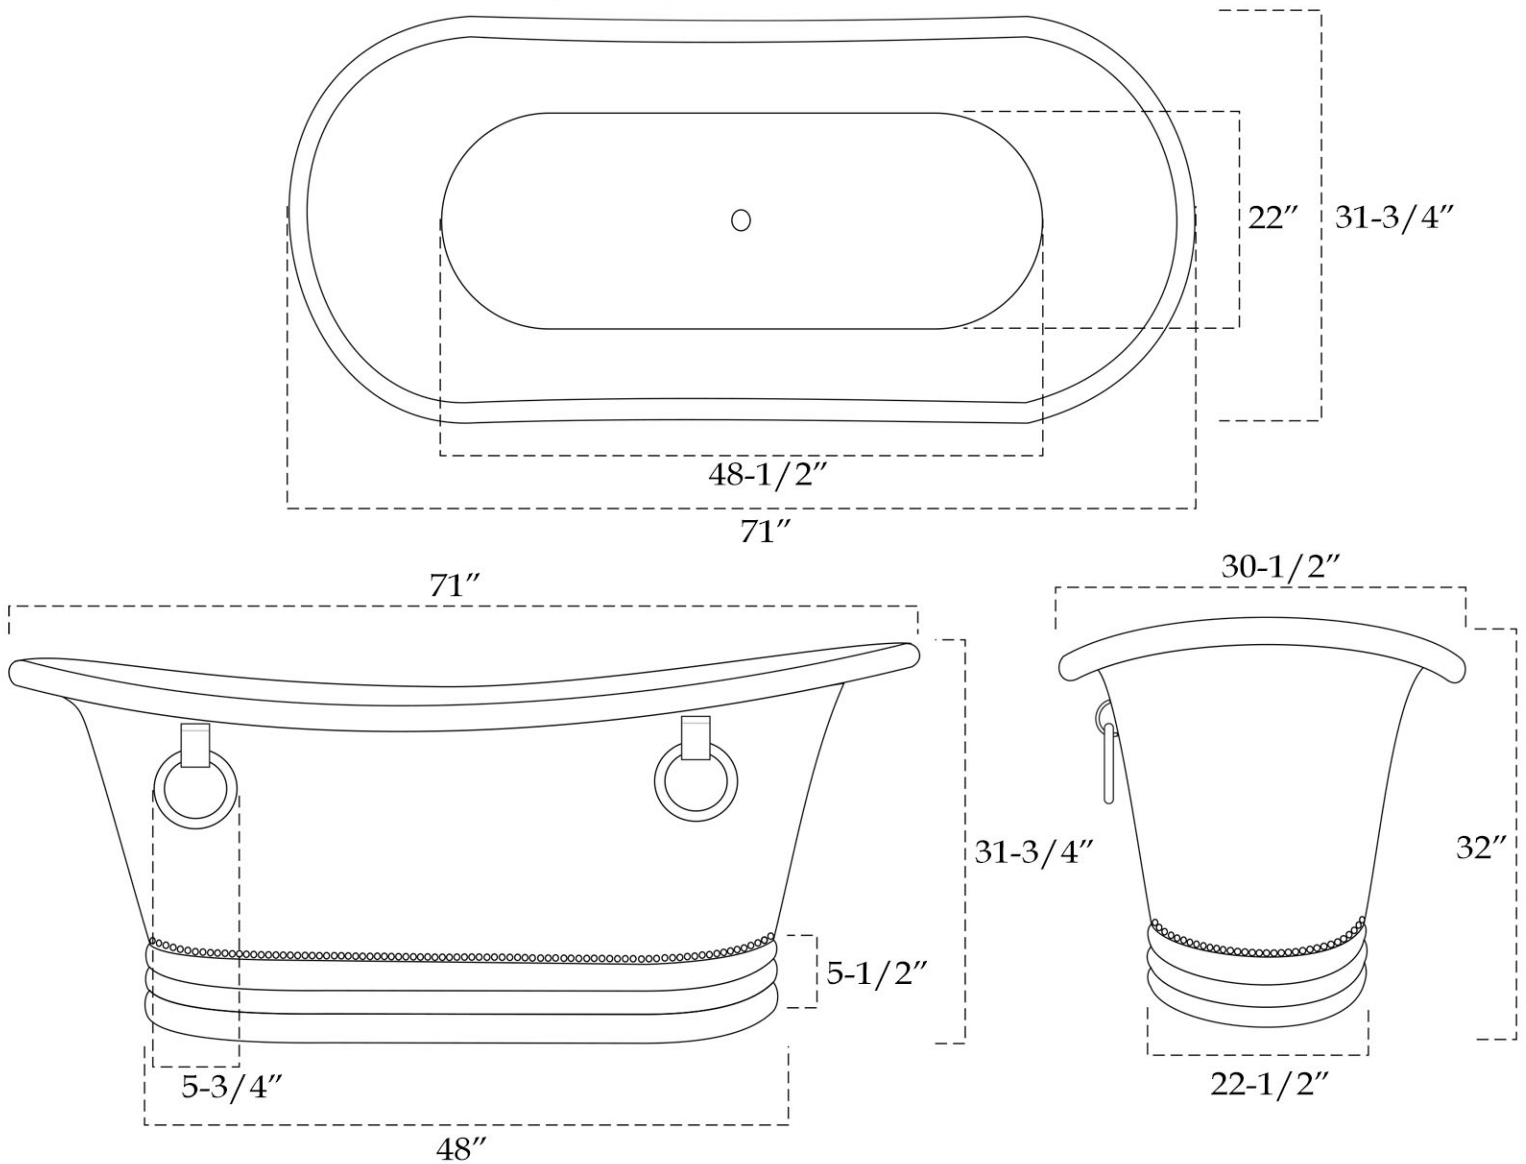

# MAIDSTONE

[www.MaidstoneSupply.com](http://www.MaidstoneSupply.com)

Copper Freestanding Double Slipper Bathtub

Part No: 3DS71-0-BS-R

Weight (empty): 108 lbs

Contact Maidstone for additional information and specifications. For complete warranty information and a list of dealers visit [www.MaidstoneSupply.com](http://www.MaidstoneSupply.com). All products and specifications are subject to change without notice. Maidstone is not responsible for typographical and/or dimensional errors. Typographical errors are subject to correction.

Note: Rough-in dimensions may vary +/- 1/2" and are subject to change. No responsibility is assumed by Maidstone.