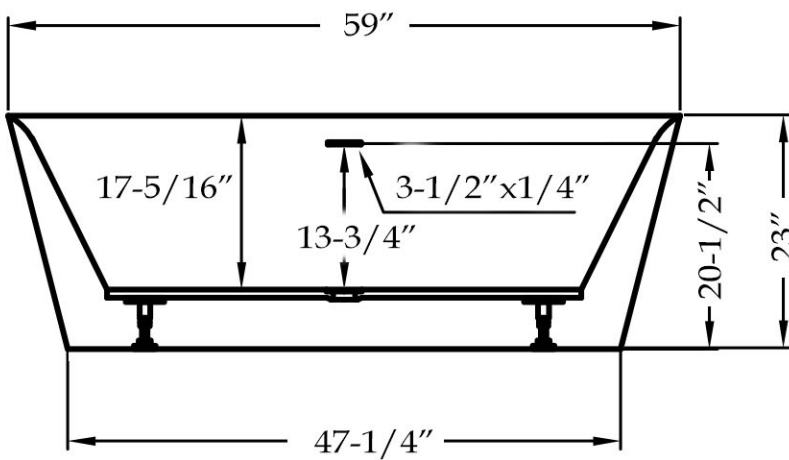

# MAIDSTONE

www.MaidstoneSupply.com

Acrylic Contemporary Tub

Part No: 220CS59

Volume: 63 gal      Weight: 85 lbs

Contact Maidstone for additional information and specifications. For complete warranty information and a list of dealers visit [www.MaidstoneSupply.com](http://www.MaidstoneSupply.com). All products and specifications are subject to change without notice. Maidstone is not responsible for typographical and/or dimensional errors. Typographical errors are subject to correction.

Note: Rough-in dimensions may vary +/- 1/2" and are subject to change. No responsibility is assumed by Maidstone.