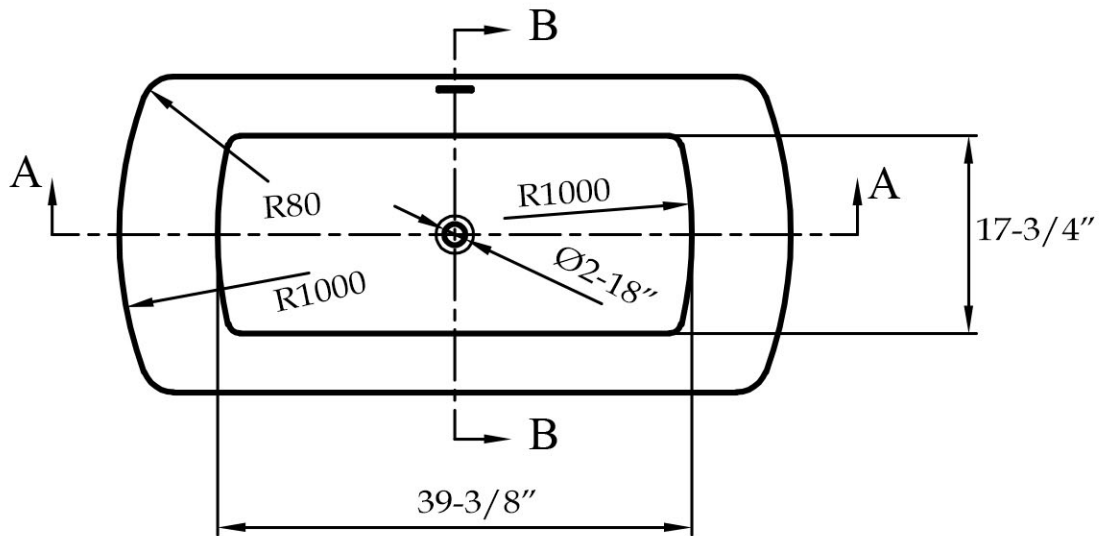

# MAIDSTONE

www.MaidstoneSupply.com

Acrylic Contemporary Tub

Part No: 220CS59

Volume: 63 gal      Weight: 85 lbs

Contact Maidstone for additional information and specifications. For complete warranty information and a list of dealers visit [www.MaidstoneSupply.com](http://www.MaidstoneSupply.com). All products and specifications are subject to change without notice. Maidstone is not responsible for typographical and/or dimensional errors. Typographical errors are subject to correction.

Note: Rough-in dimensions may vary +/- 1/2" and are subject to change. No responsibility is assumed by Maidstone.