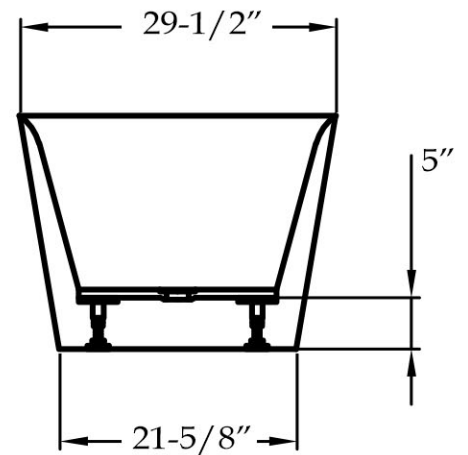

# MAIDSTONE

www.MaidstoneSupply.com

Acrylic Contemporary Tub

Part No: 220CS59

Volume: 63 gal      Weight: 85 lbs

Contact Maidstone for additional information and specifications. For complete warranty information and a list of dealers visit [www.MaidstoneSupply.com](http://www.MaidstoneSupply.com). All products and specifications are subject to change without notice. Maidstone is not responsible for typographical and/or dimensional errors. Typographical errors are subject to correction.

Note: Rough-in dimensions may vary +/- 1/2" and are subject to change. No responsibility is assumed by Maidstone.