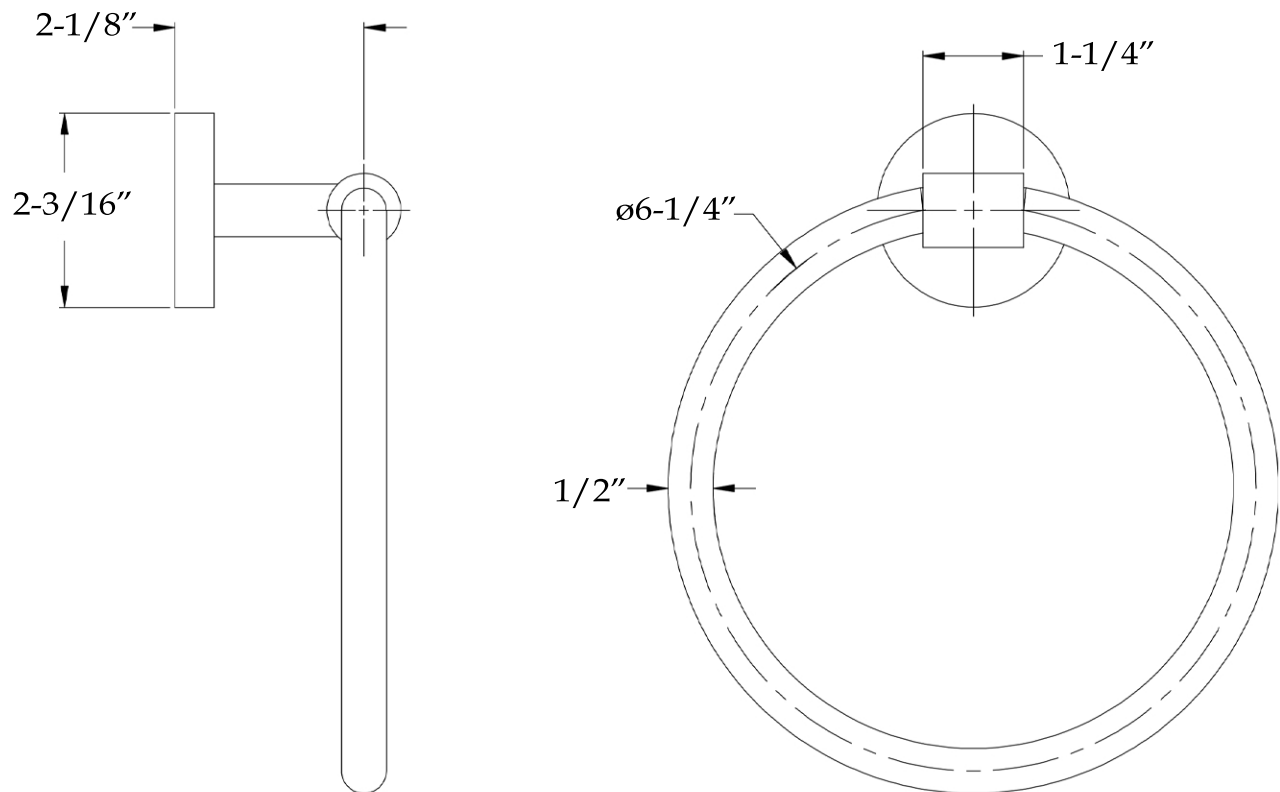

MAIDSTONE

www.MaidstoneSupply.com

Towel Ring

Part No: RINGA

Contact Maidstone for additional information and specifications. For complete warranty information and a list of dealers visit www.MaidstoneSupply.com. All products and specifications are subject to change without notice. Maidstone is not responsible for typographical and/or dimensional errors. Typographical errors are subject to correction.

Note: Rough-in dimensions may vary $\pm 1/2''$ and are subject to change. No responsibility is assumed by Maidstone.