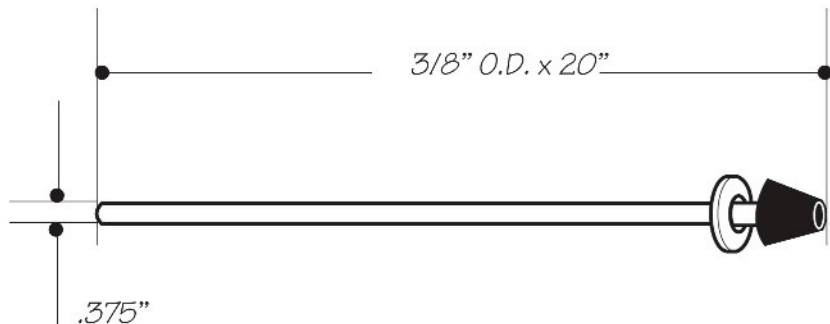

### INSTALLATION DIMENSIONS

*This model offers you the following features & benefits:*

- Annealed brass tube
- 3/8" O.D. x 20" length for lavatory applications
- Available in 21 finishes
  - CPB - Polished Chrome
  - SC - Satin Chrome
  - PN - Polished Nickel
  - BRN - Brushed Nickel
  - PEW - Pewter
  - PRN - Pearl Nickel
  - AB - Antique Brass
  - SB - Satin Brass
  - PVD - Polished Brass
  - WB - Weathered Brass
  - WCP - Weathered Copper
  - ACP - Antique Copper
  - PCP - Polished Copper
  - ORB - Oil Rubbed Bronze
  - VB - Venetian Bronze\*
  - PVDDB - Brushed Bronze
  - TB - Tuscan Brass
  - MB - Matte Black
  - FG - French Gold
  - GPB - Polished Gold
  - SG - Satin Gold