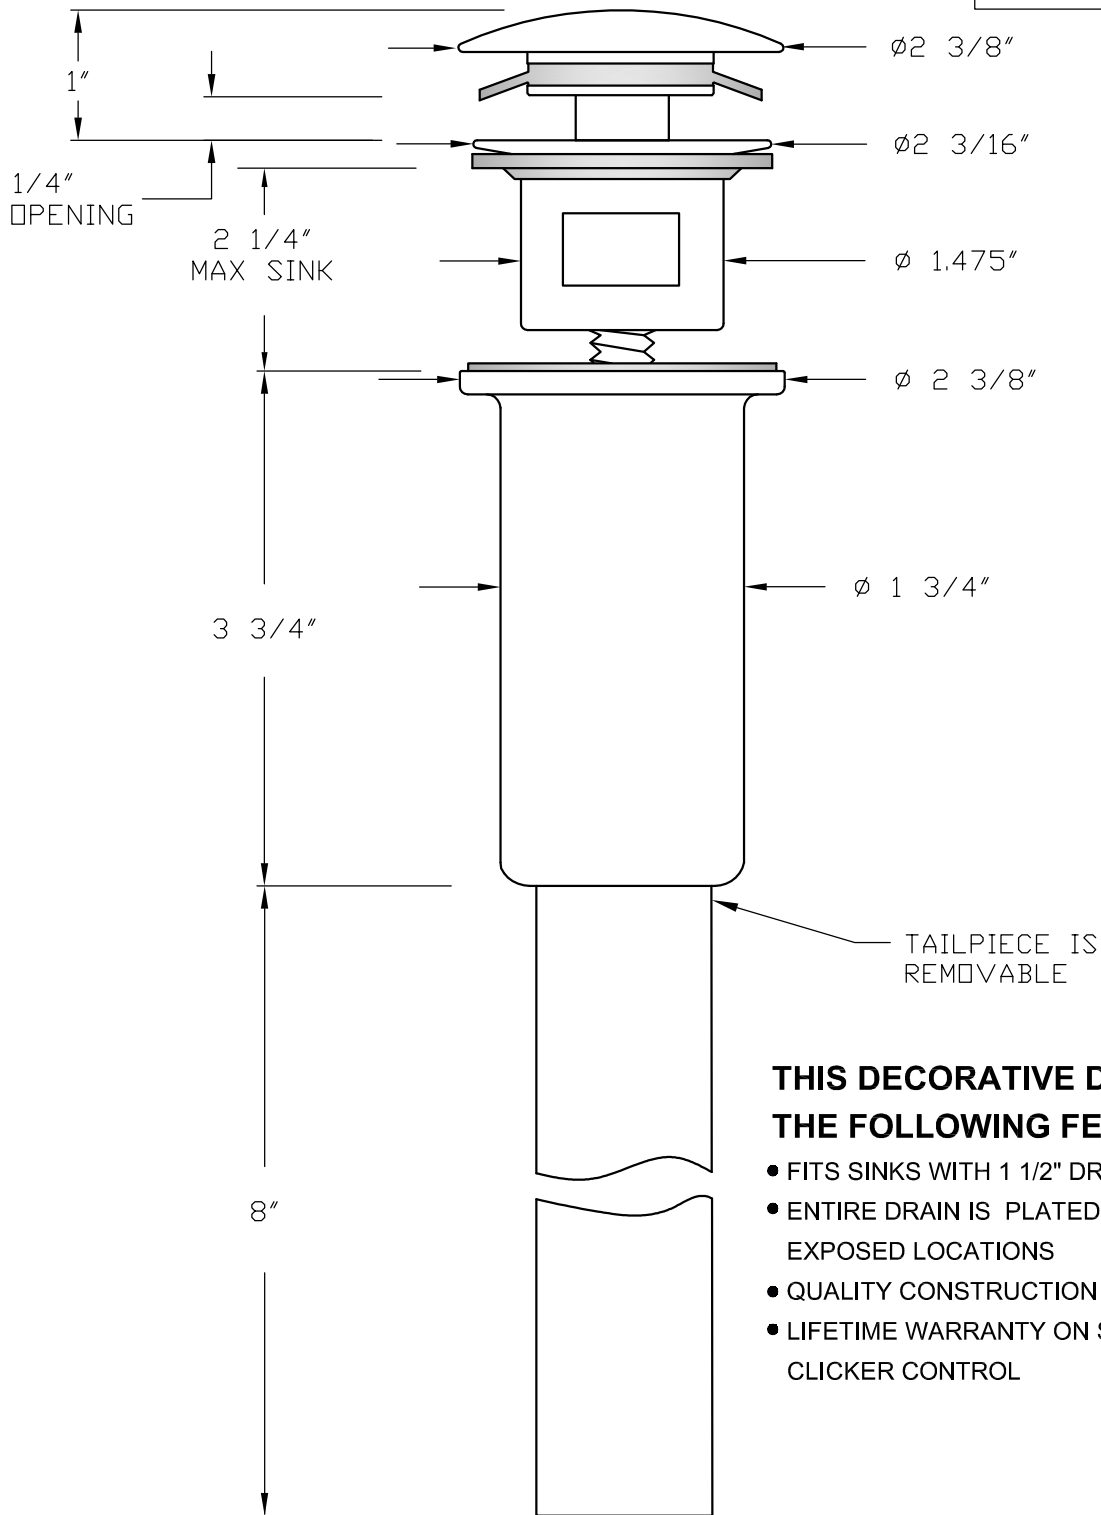

MT745-3 SPECIFICATIONS

DOME TOP DRAIN WITH SOFT TOUCH
CLICKER SEAL FOR SINKS WITH
OVERFLOW

THIS DECORATIVE DRAIN HAS THE FOLLOWING FEATURES:

- FITS SINKS WITH $1 \frac{1}{2}''$ DRAIN OPENING
- ENTIRE DRAIN IS PLATED FOR EXPOSED LOCATIONS
- QUALITY CONSTRUCTION AND 17GA TAILPIECE
- LIFETIME WARRANTY ON SOFT TOUCH CLICKER CONTROL