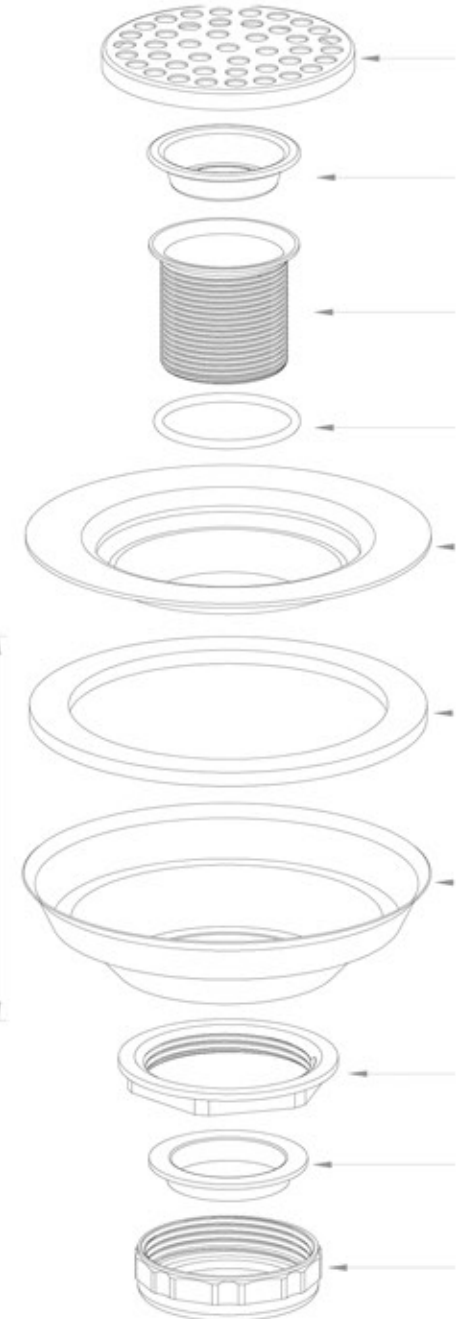

## Polished Stainless Grid Utility Drain

MODEL:  
**3CHGR**

Assembled

### Components

### FEATURES

- Polished stainless steel finish
- For use with 3" Commercial Drain Openings
- cUPC certified
- Compatible with Anchor Collection Utility Sinks
- Brass fittings

\* Will NOT fit standard 3.5" kitchen drain opening