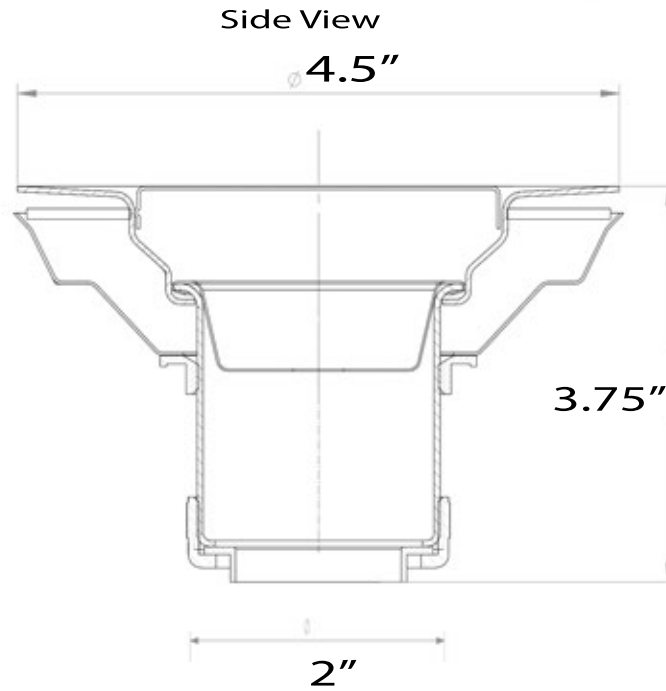

## Polished Stainless Grid Utility Drain

MODEL:  
**3CHGR**

Assembled