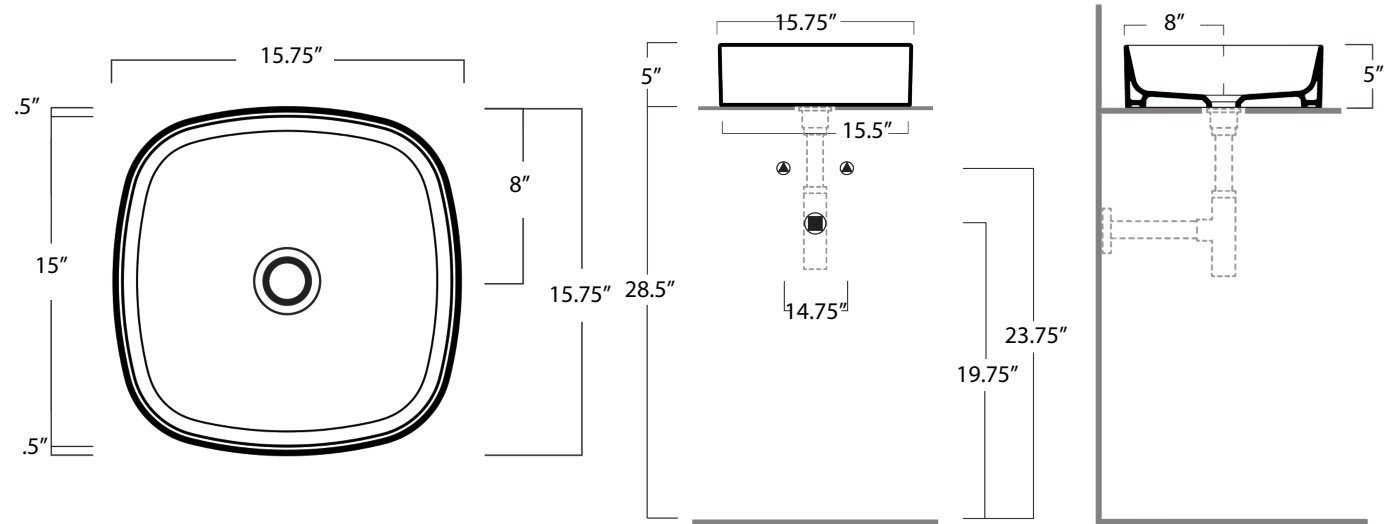

# Regatta Collection

SQUARE COUNTER TOP BASIN Model: RC4033C "Trasimeno"

Overall Dimensions	Interior Bowl	Exterior Base	Interior Depth	Drain Dimensions
15.75" x 5"	15.75"	15.5"	5"	1.75"

## Features:

- Made in Italy
- Genuine Fireclay
- Nominal Dimensions Only - Actual may vary by 1/4"
- Topmount vessel installation, template not included
- Do Not Clean With Abrasive Cleansers Or Pads
- Limited Warranty for Manufacturer's Defects