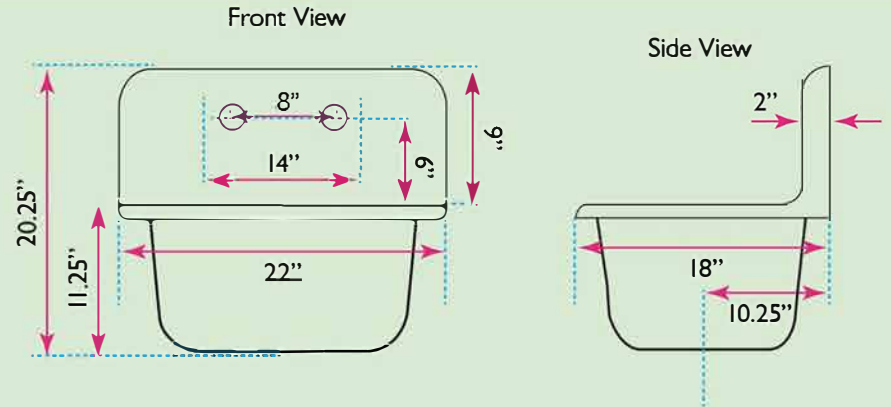

Anchor Collection

22 Inch Single Bowl Wallmount Cast Iron Utility/Kitchen Sink

Nantucket

S I N K S

model:

CI-2218-FB

www.NantucketSinksUSA.com
info@nantucketsinksusa.com

SPECS

| OVERALL DIMENSIONS | INTERIOR BOWL | EXT. BOWL DEPTH | INTERIOR BOWL DEPTH | DRAIN OPENING SIZE |
|--------------------|-----------------|-----------------|---------------------|--------------------|
| 22" x 18" x 20.25" | 18.5" x 14.125" | 11.25" | 10.5" | 3" |

FEATURES:

- Professional Installation Recommended
- Strong and Durable Porcelain Enameled Cast Iron
- Black Finished Underside
- Scratch/Chip/Burn resistant
- Mounting Bracket Included
- 3" Drain Opening - 3CHGR Drain Recommended
- Limited Lifetime Manufacture's Warranty
- Requires wall mount faucet - 8" spread - not included