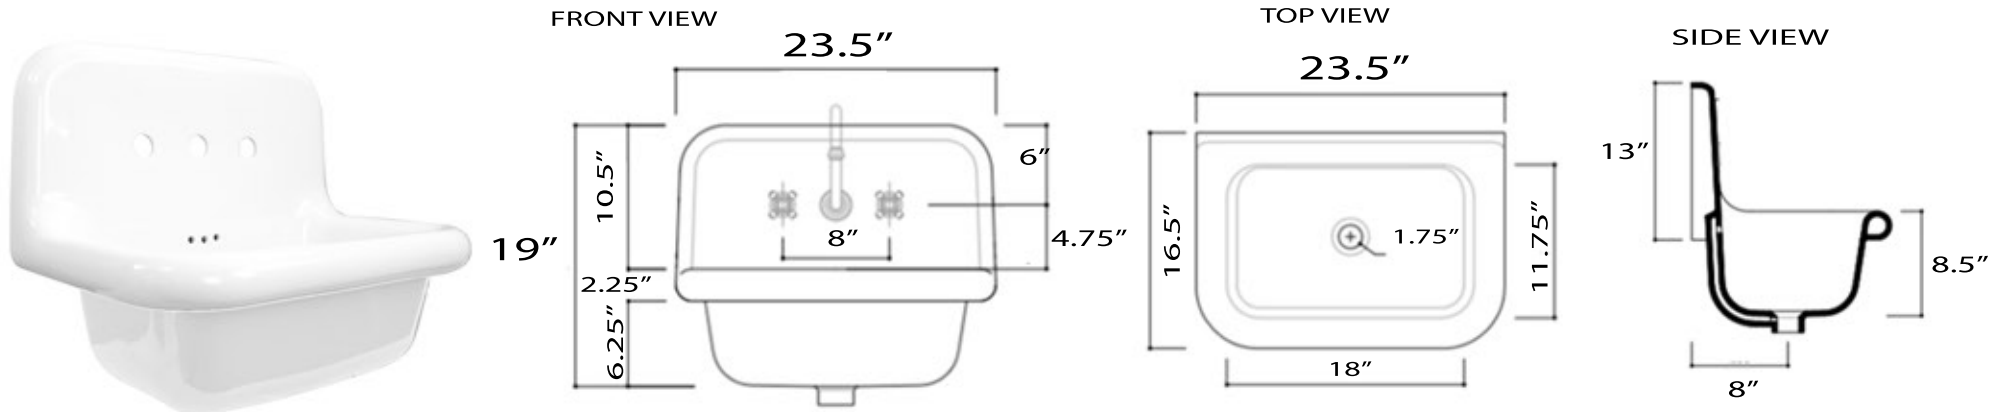

Victorian Collection
Fireclay Bathroom Wallmount Sink

MODEL:
NS-VC24-WW

Overall Dimensions	Interior Bowl	Faucet Spread	Exterior Bowl Height	Drain Dimensions
23.5" x 19" x 16.5"	18" x 11.75" x 8"	8"	8.5"	1.75"

FEATURES

- Genuine Italian Fireclay
- Nominal Dimensions - Actual may vary by 1/4"
- Wall-mount installation
- Porcelain enamel glaze
- Drain is not included with sink (1.75" standard)
- Has Overflow
- Faucet is not included
- Do not clean with abrasive cleansers or pads
- Limited Warranty for manufacturer defects