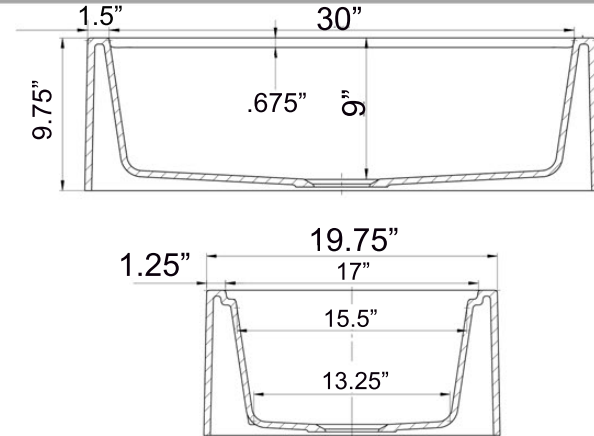

Plymouth Collection

Premium Granite Composite Farmhouse Apron Sink
Workstation with included Cutting Board

MODEL:
PR3320-APS-G

Overall Dimensions	Interior Bowl Opening	Apron Height	Bowl Depth	Drain Dimensions
32.75" x 19.75" x 9.75"	30" x 17" top edge 28" x 15.5" basin	9.75"	9"	3.5" - drain included

Features

- Apron or custom base cabinet required
- Reversible design - 2 corner radius options
- Stainless Steel Roll Up Mat (RUM165) included
- Wood Cutting board Included
- Due to sink thickness - may require an extended flange
- Material is sound absorbing and stain resistant
- Non-porous surface is hygienic and scratch resistant
- Inside basin is sloped for superior drainage
- included matching disposal flange and basket strainer