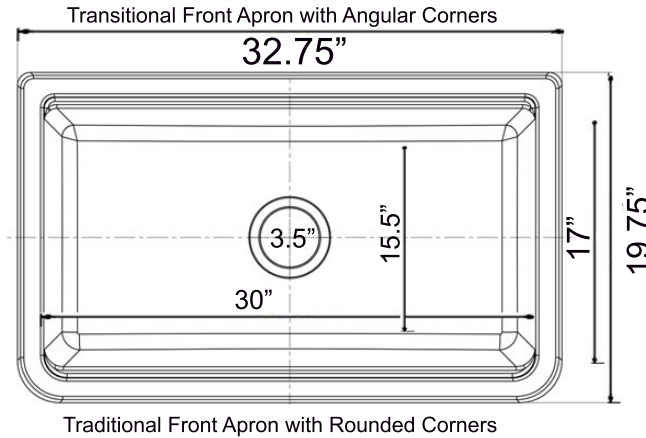

Plymouth Collection

Premium Granite Composite Farmhouse Apron Sink
Workstation with included Cutting Board

MODEL:
PR3320-APS-G

Overall Dimensions	Interior Bowl Opening	Apron Height	Bowl Depth	Drain Dimensions
32.75" x 19.75" x 9.75"	30" x 17" top edge 28" x 15.5" basin	9.75"	9"	3.5" - drain included

Features

- Apron or custom base cabinet required
- Reversible design - 2 corner radius options
- Stainless Steel Roll Up Mat (RUM165) included
- Wood Cutting board Included
- Due to sink thickness - may require an extended flange
- Material is sound absorbing and stain resistant
- Non-porous surface is hygienic and scratch resistant
- Inside basin is sloped for superior drainage
- included matching disposal flange and basket strainer