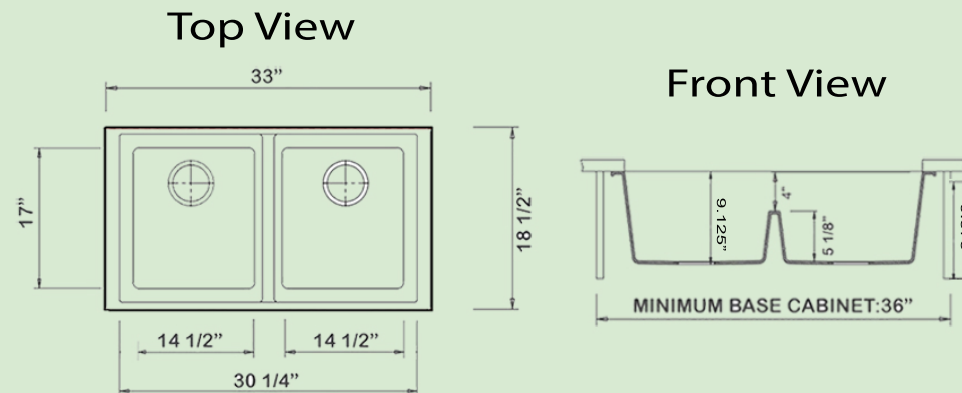

# Plymouth Collection

33 Inch Double Bowl Undermount  
Granite Composite Kitchen Sink

model:

**PR5050-LDW**

**Nantucket**  
S I N K S

www.NantucketSinksUSA.com  
info@nantucketsinksusa.com

SPECS

OVERALL DIMENSIONS	INTERIOR BOWLS	BOWL DEPTH	DRAIN DIMENSIONS	BOTTOM GRID
33" x 18.5" x 9.875"	14.5" x 17"	9.125" Divider 5.125"	3.5" Standard Opening	N/A