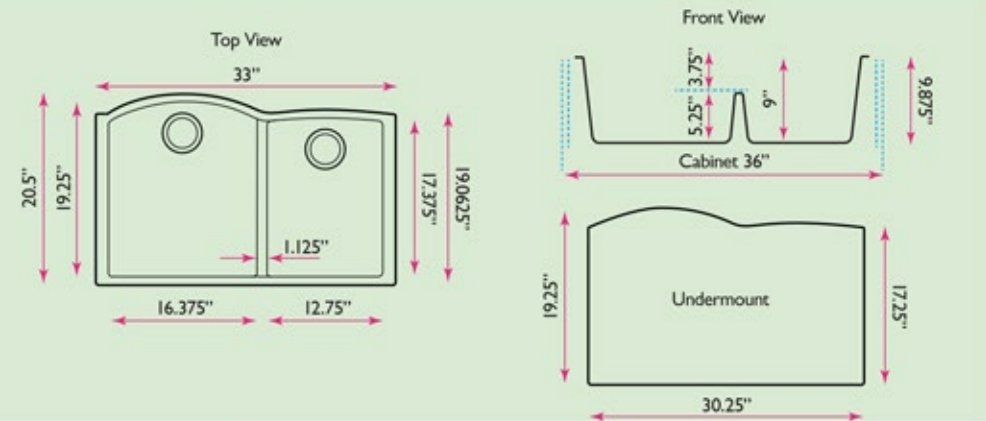

# Plymouth Collection

33 Inch Single Bowl Undermount  
Granite Composite Kitchen Sink

model:

**PR6040-S-UM**

# Nantucket

S I N K S

www.NantucketSinksUSA.com  
info@nantucketsinksusa.com

SPECS

OVERALL DIMENSIONS	INTERIOR BOWLS	BOWL DEPTH	DRAIN DIMENSIONS	BOTTOM GRID
33" x 20.5" x 9.875"	19.25" x 16.375" Large 17.375" x 12.75" Small	9"	3.5" Standard Opening	Not Included