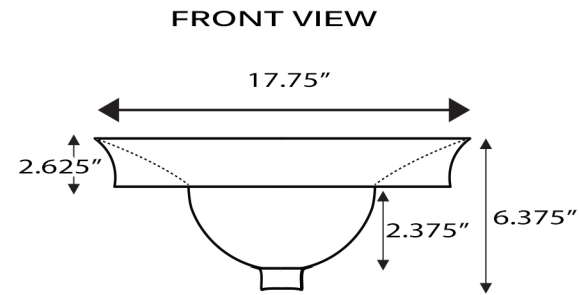

## Fireclay Bathroom Vanity Sink

**MODEL:**  
RC77240P "ST. MALO"

Overall Dimensions	Interior Bowl	Interior Depth	Height	Drain Dimensions
17.75" Diameter"	9.25" Diameter	5" overall 2.375" Inner basin	2.625" installed 6.375" overall	1.75"

### FEATURES

- Genuine Italian Fireclay
- Nominal Dimensions - Actual may vary by 1/4"
- Semi-recessed vessel mount; Template not included
- Hand-painted with genuine platinum
- No Overflow
- Made in Italy
- Do not clean with abrasive cleansers or pads
- Limited Warranty For Manufacturer defects