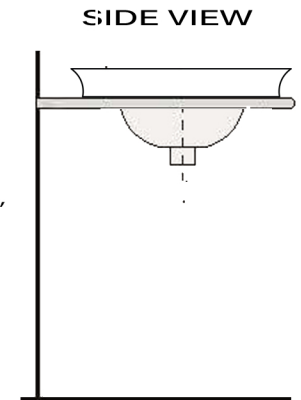

## Fireclay Bathroom Vanity Sink

**MODEL:**  
RC77240P "ST. MALO"

Overall Dimensions	Interior Bowl	Interior Depth	Height	Drain Dimensions
17.75" Diameter"	9.25" Diameter	5" overall 2.375" Inner basin	2.625" installed 6.375" overall	1.75"