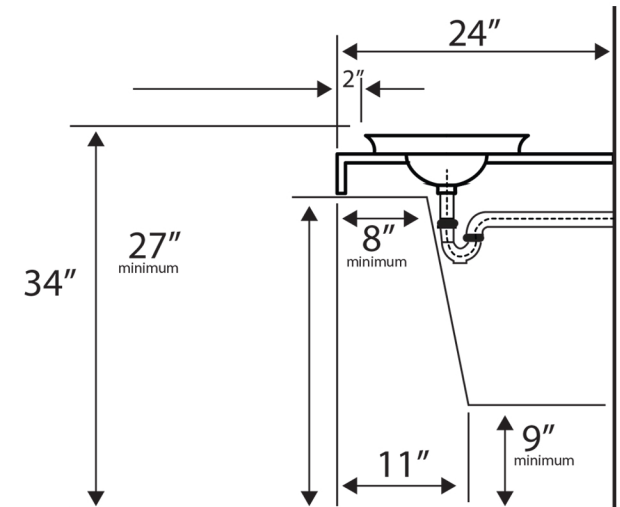

## Fireclay Bathroom Vanity Sink

**MODEL:**  
RC77240P "ST. MALO"

Overall Dimensions	Interior Bowl	Interior Depth	Height	Drain Dimensions
17.75" Diameter"	9.25" Diameter	5" overall 2.375" Inner basin	2.625" installed 6.375" overall	1.75"

### FEATURES

- Genuine Italian Fireclay
- Nominal Dimensions - Actual may vary by 1/4"
- Semi-recessed vessel mount; Template not included
- Hand-painted with genuine platinum
- No Overflow
- Made in Italy
- Do not clean with abrasive cleansers or pads
- Limited Warranty For Manufacturer defects