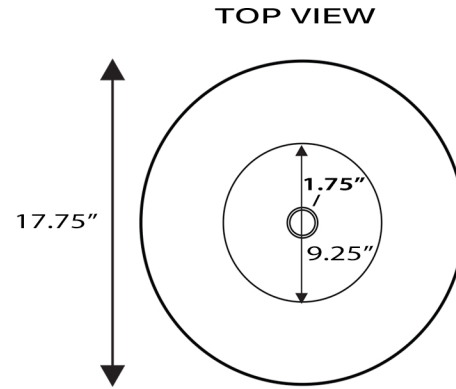

## Fireclay Bathroom Vanity Sink

**MODEL:**  
RC77240P "ST. MALO"

Overall Dimensions	Interior Bowl	Interior Depth	Height	Drain Dimensions
17.75" Diameter"	9.25" Diameter	5" overall 2.375" Inner basin	2.625" installed 6.375" overall	1.75"