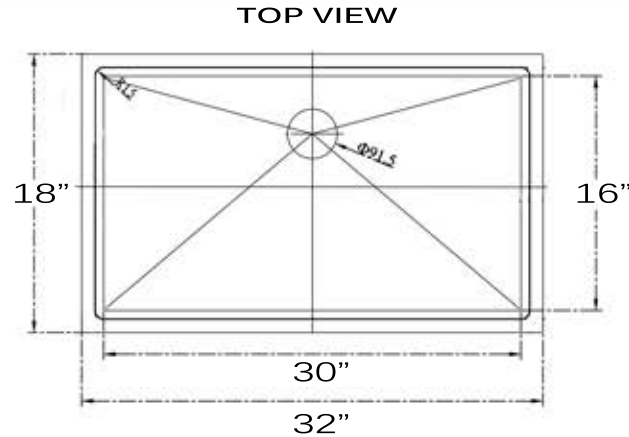

Pro Series Collection
 Premium Stainless Steel
 Small Radius Pro Undermount Kitchen Sink

MODEL:
SR3218-16

Overall Dimensions	Large Bowl	Bowl Depth	Bottom Grid/s	Reverse Model
32" x 18"	30" x 16"	10"	BG3218-C	NA

FEATURES

- Premium 304, 16 gauge Stainless Steel Kitchen Sink
- 10" Bowl Depth
- Brushed Satin Finish
- Limited Lifetime Manufacturers Warranty
- Insulated to Reduce Condensation
- Rubber Padding is Applied for Noise Reduction