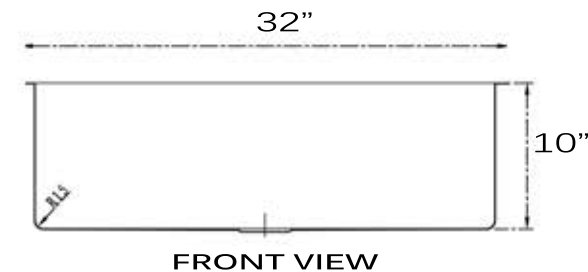

Pro Series Collection
 Premium Stainless Steel
 Small Radius Pro Undermount Kitchen Sink

MODEL:
SR3218-16

Overall Dimensions	Large Bowl	Bowl Depth	Bottom Grid/s	Reverse Model
32" x 18"	30" x 16"	10"	BG3218-C	NA