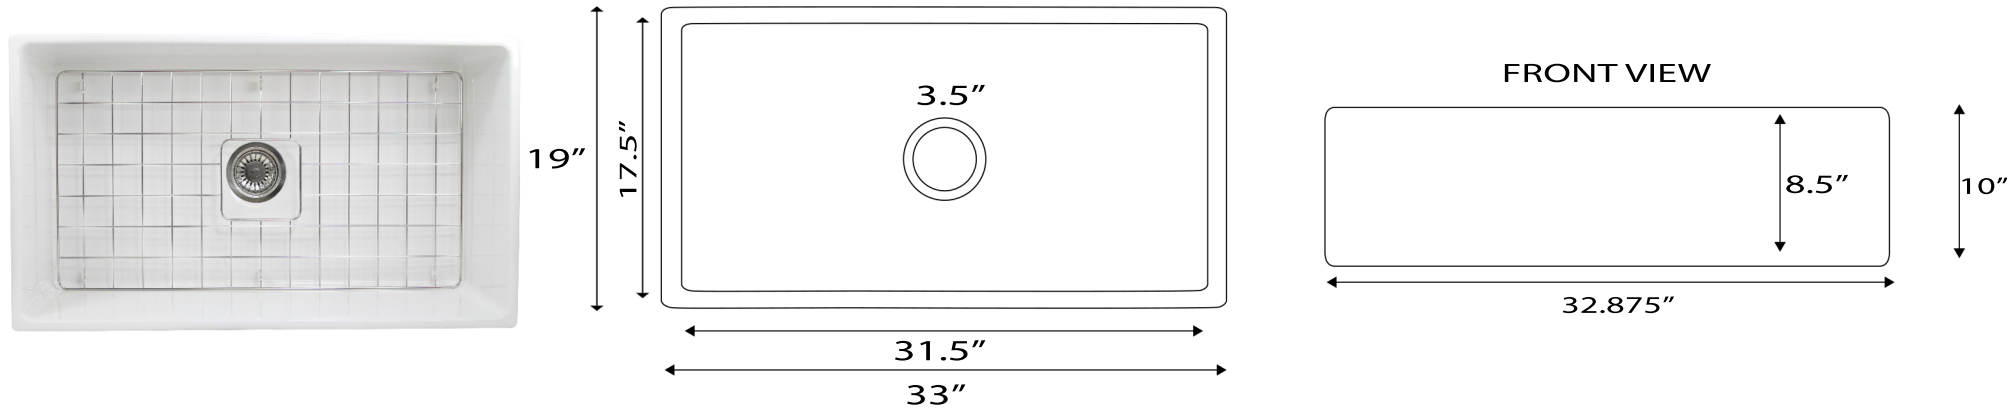

Cape Collection
Premium Fireclay Farmhouse Apron Sink

MODEL:
T-FCFS33

Overall Dimensions	Large Bowl	Apron Height	Bowl Depth	Drain Dimensions
33" x 19"	31.5" x 17.5"	10"	8.625"	3.5" Opening

FEATURES:

- Custom cabinet base required - Heavy 2 person lift recommended
- Fireclay is hygienic with a glazed surface that inhibits bacterial growth better than stainless steel
- Includes bottom grid and drain
- Due to firing process, shrinking will occur. Nominal dimensions may vary by .25"
- Limited manufacturer's warranty
- Professional installation recommended