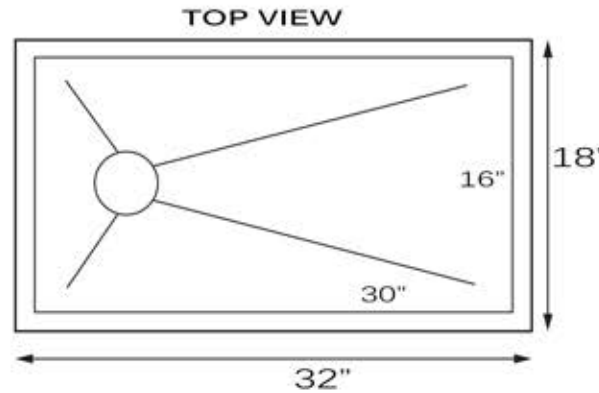

Pro Series Collection
Premium Stainless Steel
Zero Radius Pro Undermount Kitchen Sink

MODEL:
ZR3218-OSD

Overall Dimensions	Large Bowl	Bowl Depth	Bottom Grid/s	Reverse Model
32" X 18"	30" x 16"	10"	BG3218-OSD	NA